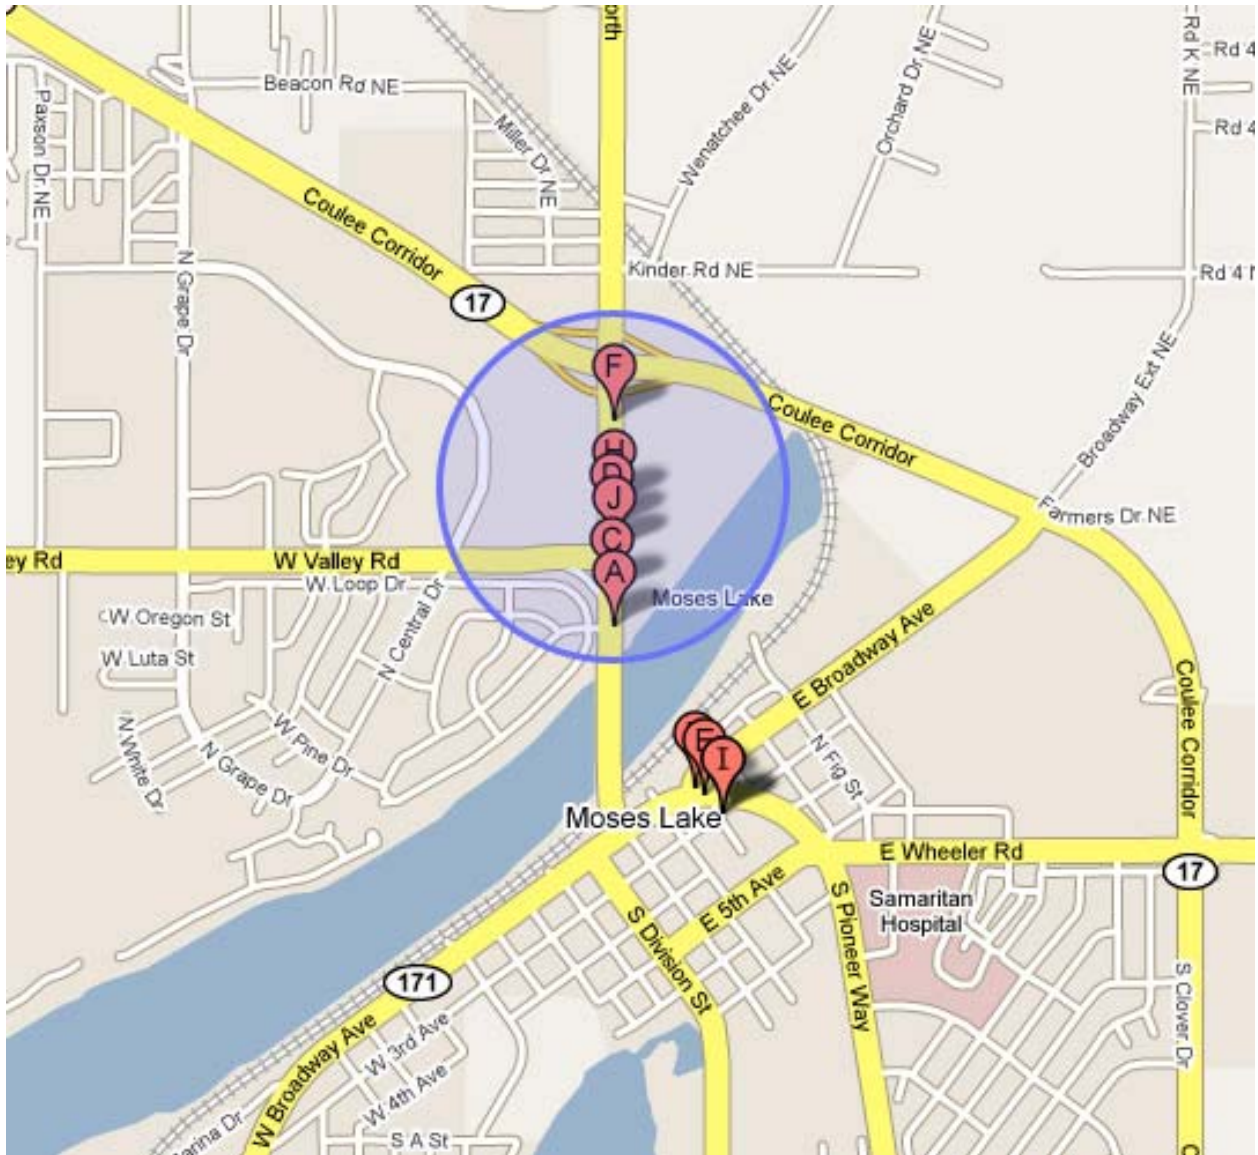

Nearby Lunch Options

A cluster of take-out restaurants can be found approximately four miles southwest from Big Bend Community College on Stratford Rd. between Coulee Corridor and W. Valley Rd. as denoted on the map below.

Options include: Papa John's Pizza, Arby's, Taco Bell, Subway, McDonald's, Burger King, and Quiznos.