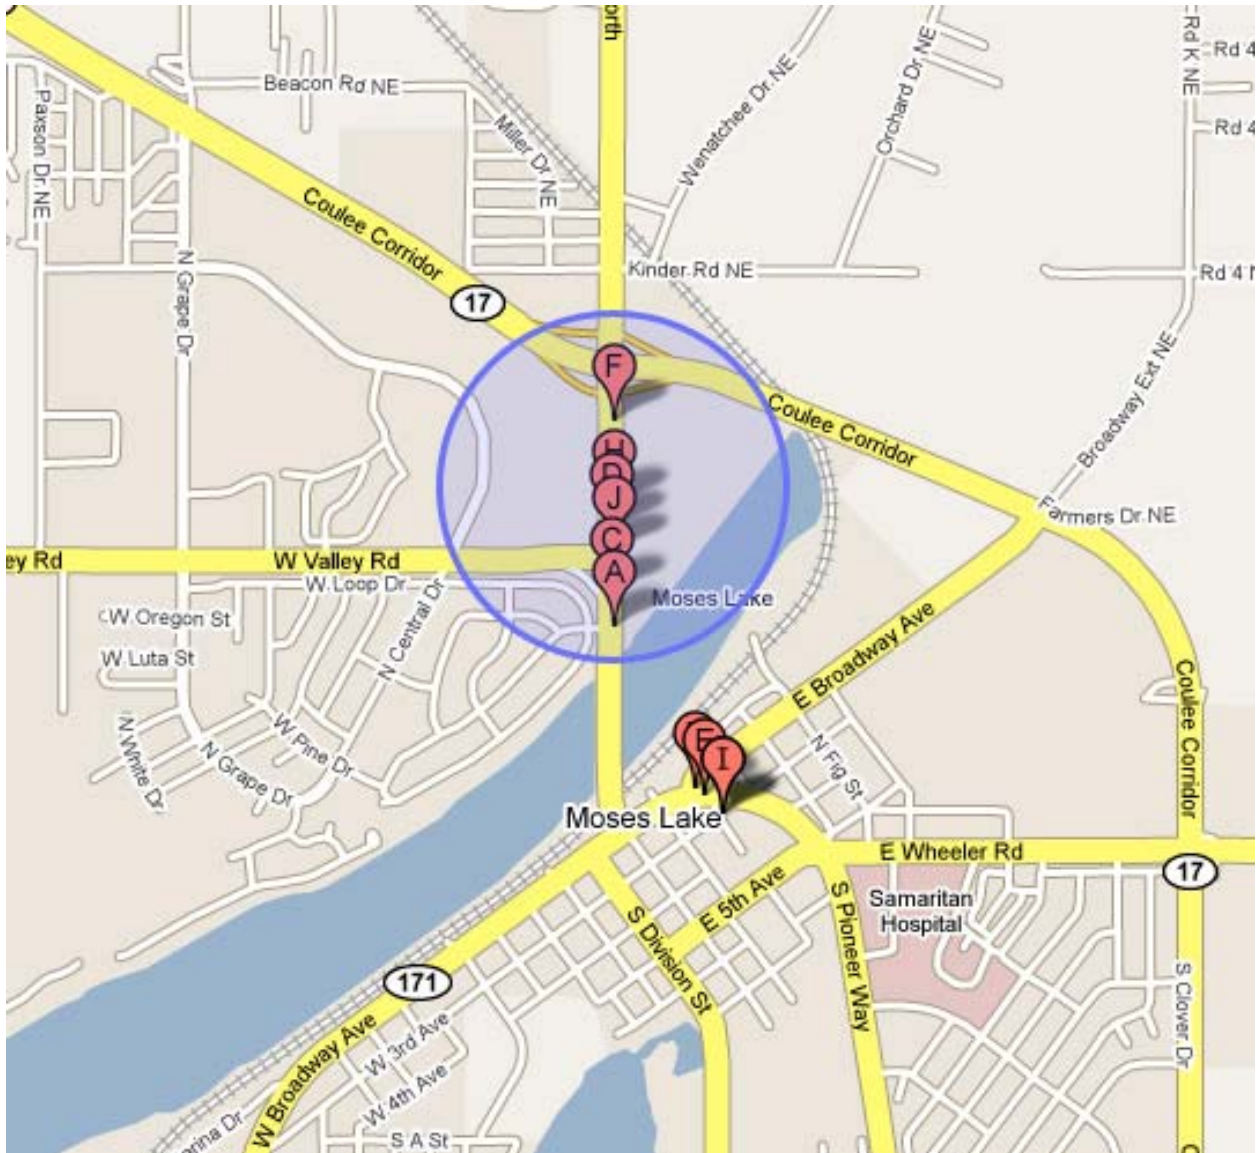

Nearby Lunch Options

A cluster of take-out restaurants can be found approximately four miles southwest from Big Bend Community College on Stratford Rd. between Coulee Corridor and W. Valley Rd. as denoted on the map below.

Options include: Papa John's Pizza, Arby's, Taco Bell, Subway, McDonald's, Burger King, and Quiznos.