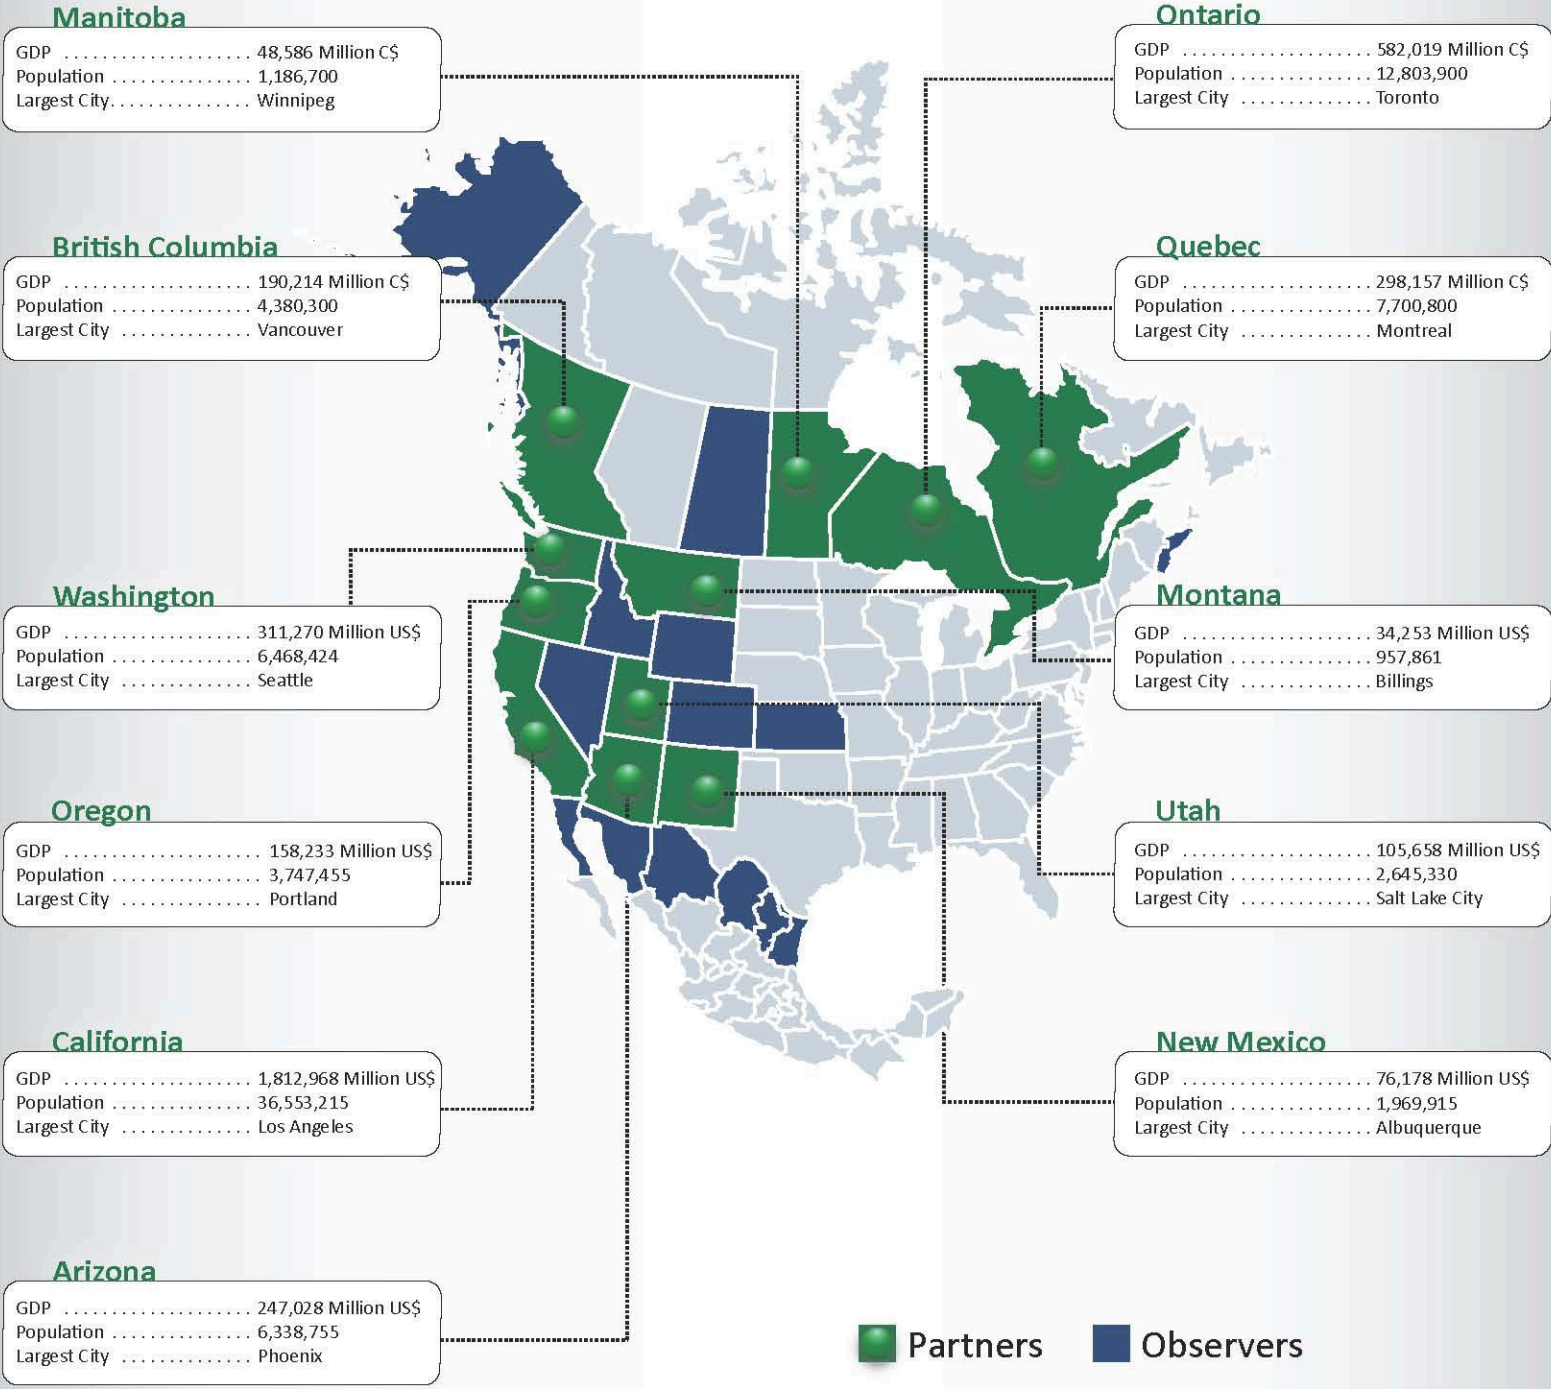

Western Climate Initiative

WCI OBSERVERS	UNITED STATES	MEXICO
	Alaska	Baja California
	Colorado	Chihuahua
	Idaho	Coahuila
	Kansas	Nuevo Leon
CANADA	Nevada	Sonora
Nova Scotia	Wyoming	Tamaulipas
Saskatchewan		

All figures for 2007
 Source for US data: US Census Bureau and US Bureau of Economic Analysis
 Source for Canadian data: Statistics Canada