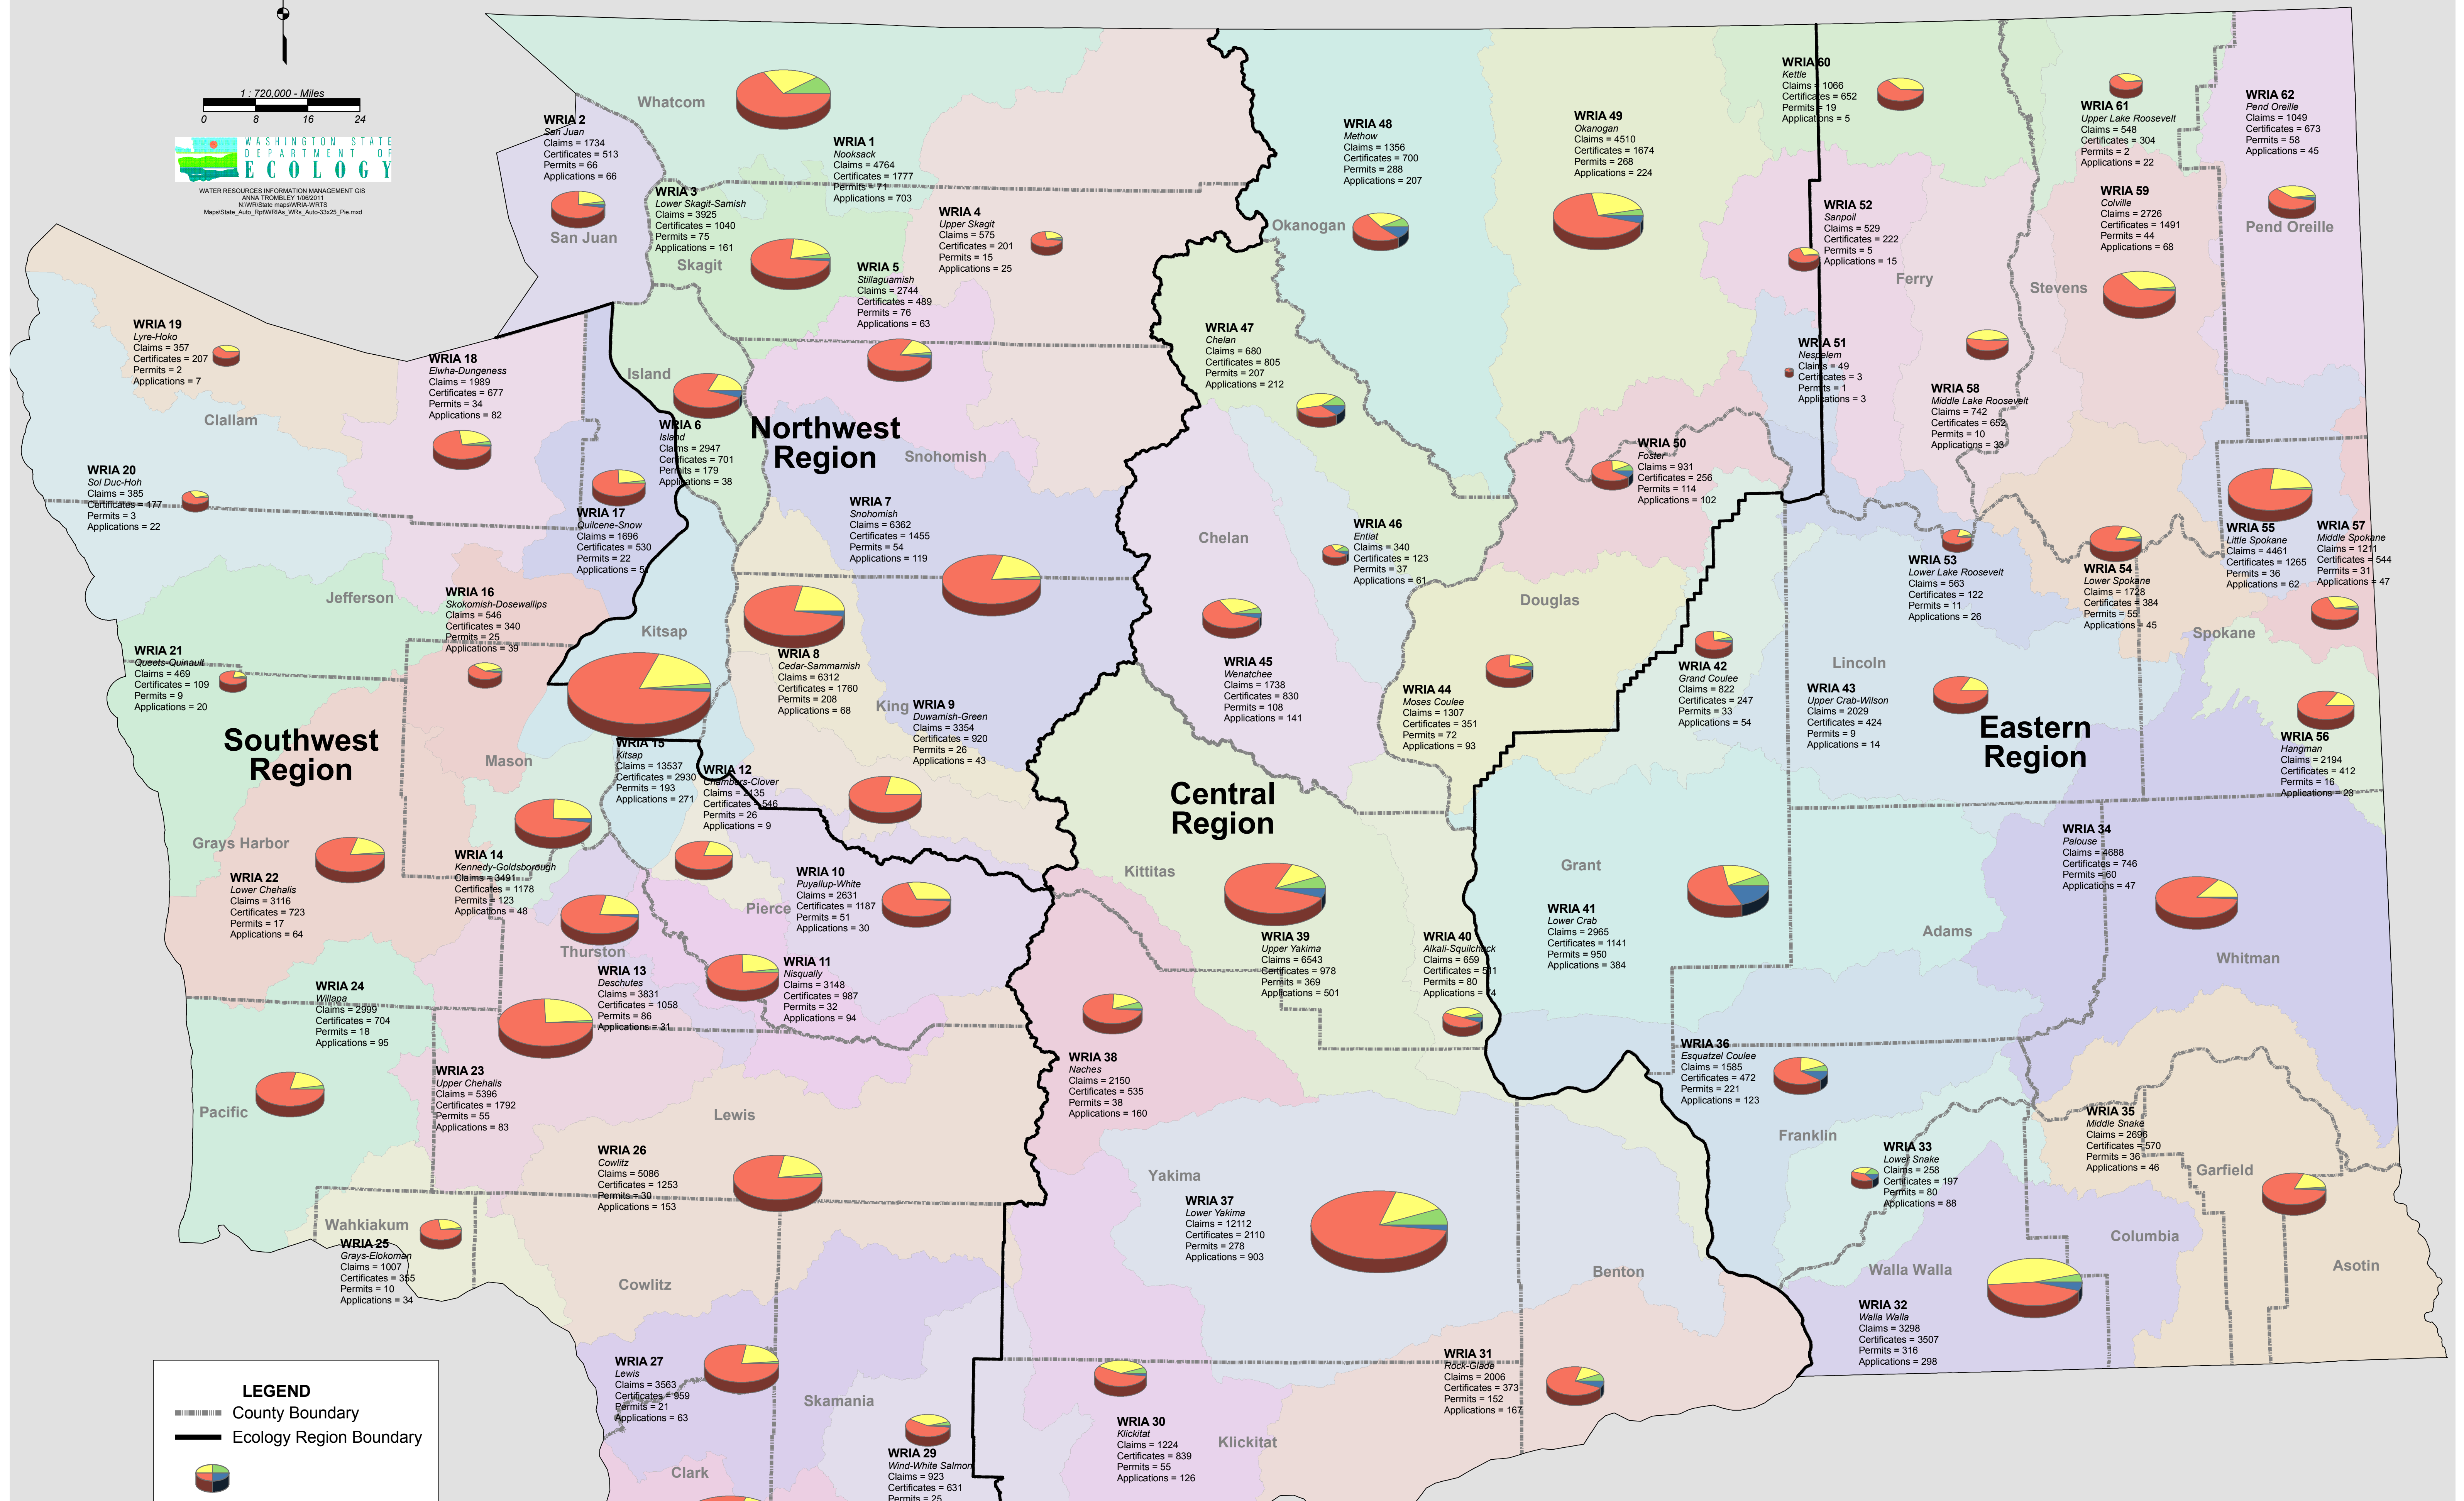

1 : 720,000 - Miles
0 8 16 24

LEGEND

- County Boundary
- Ecology Region Boundary
- applications
- certificates
- claims
- permits

Washington State:

Water Right Claims, Certificates, Permits and Applications by WRIA