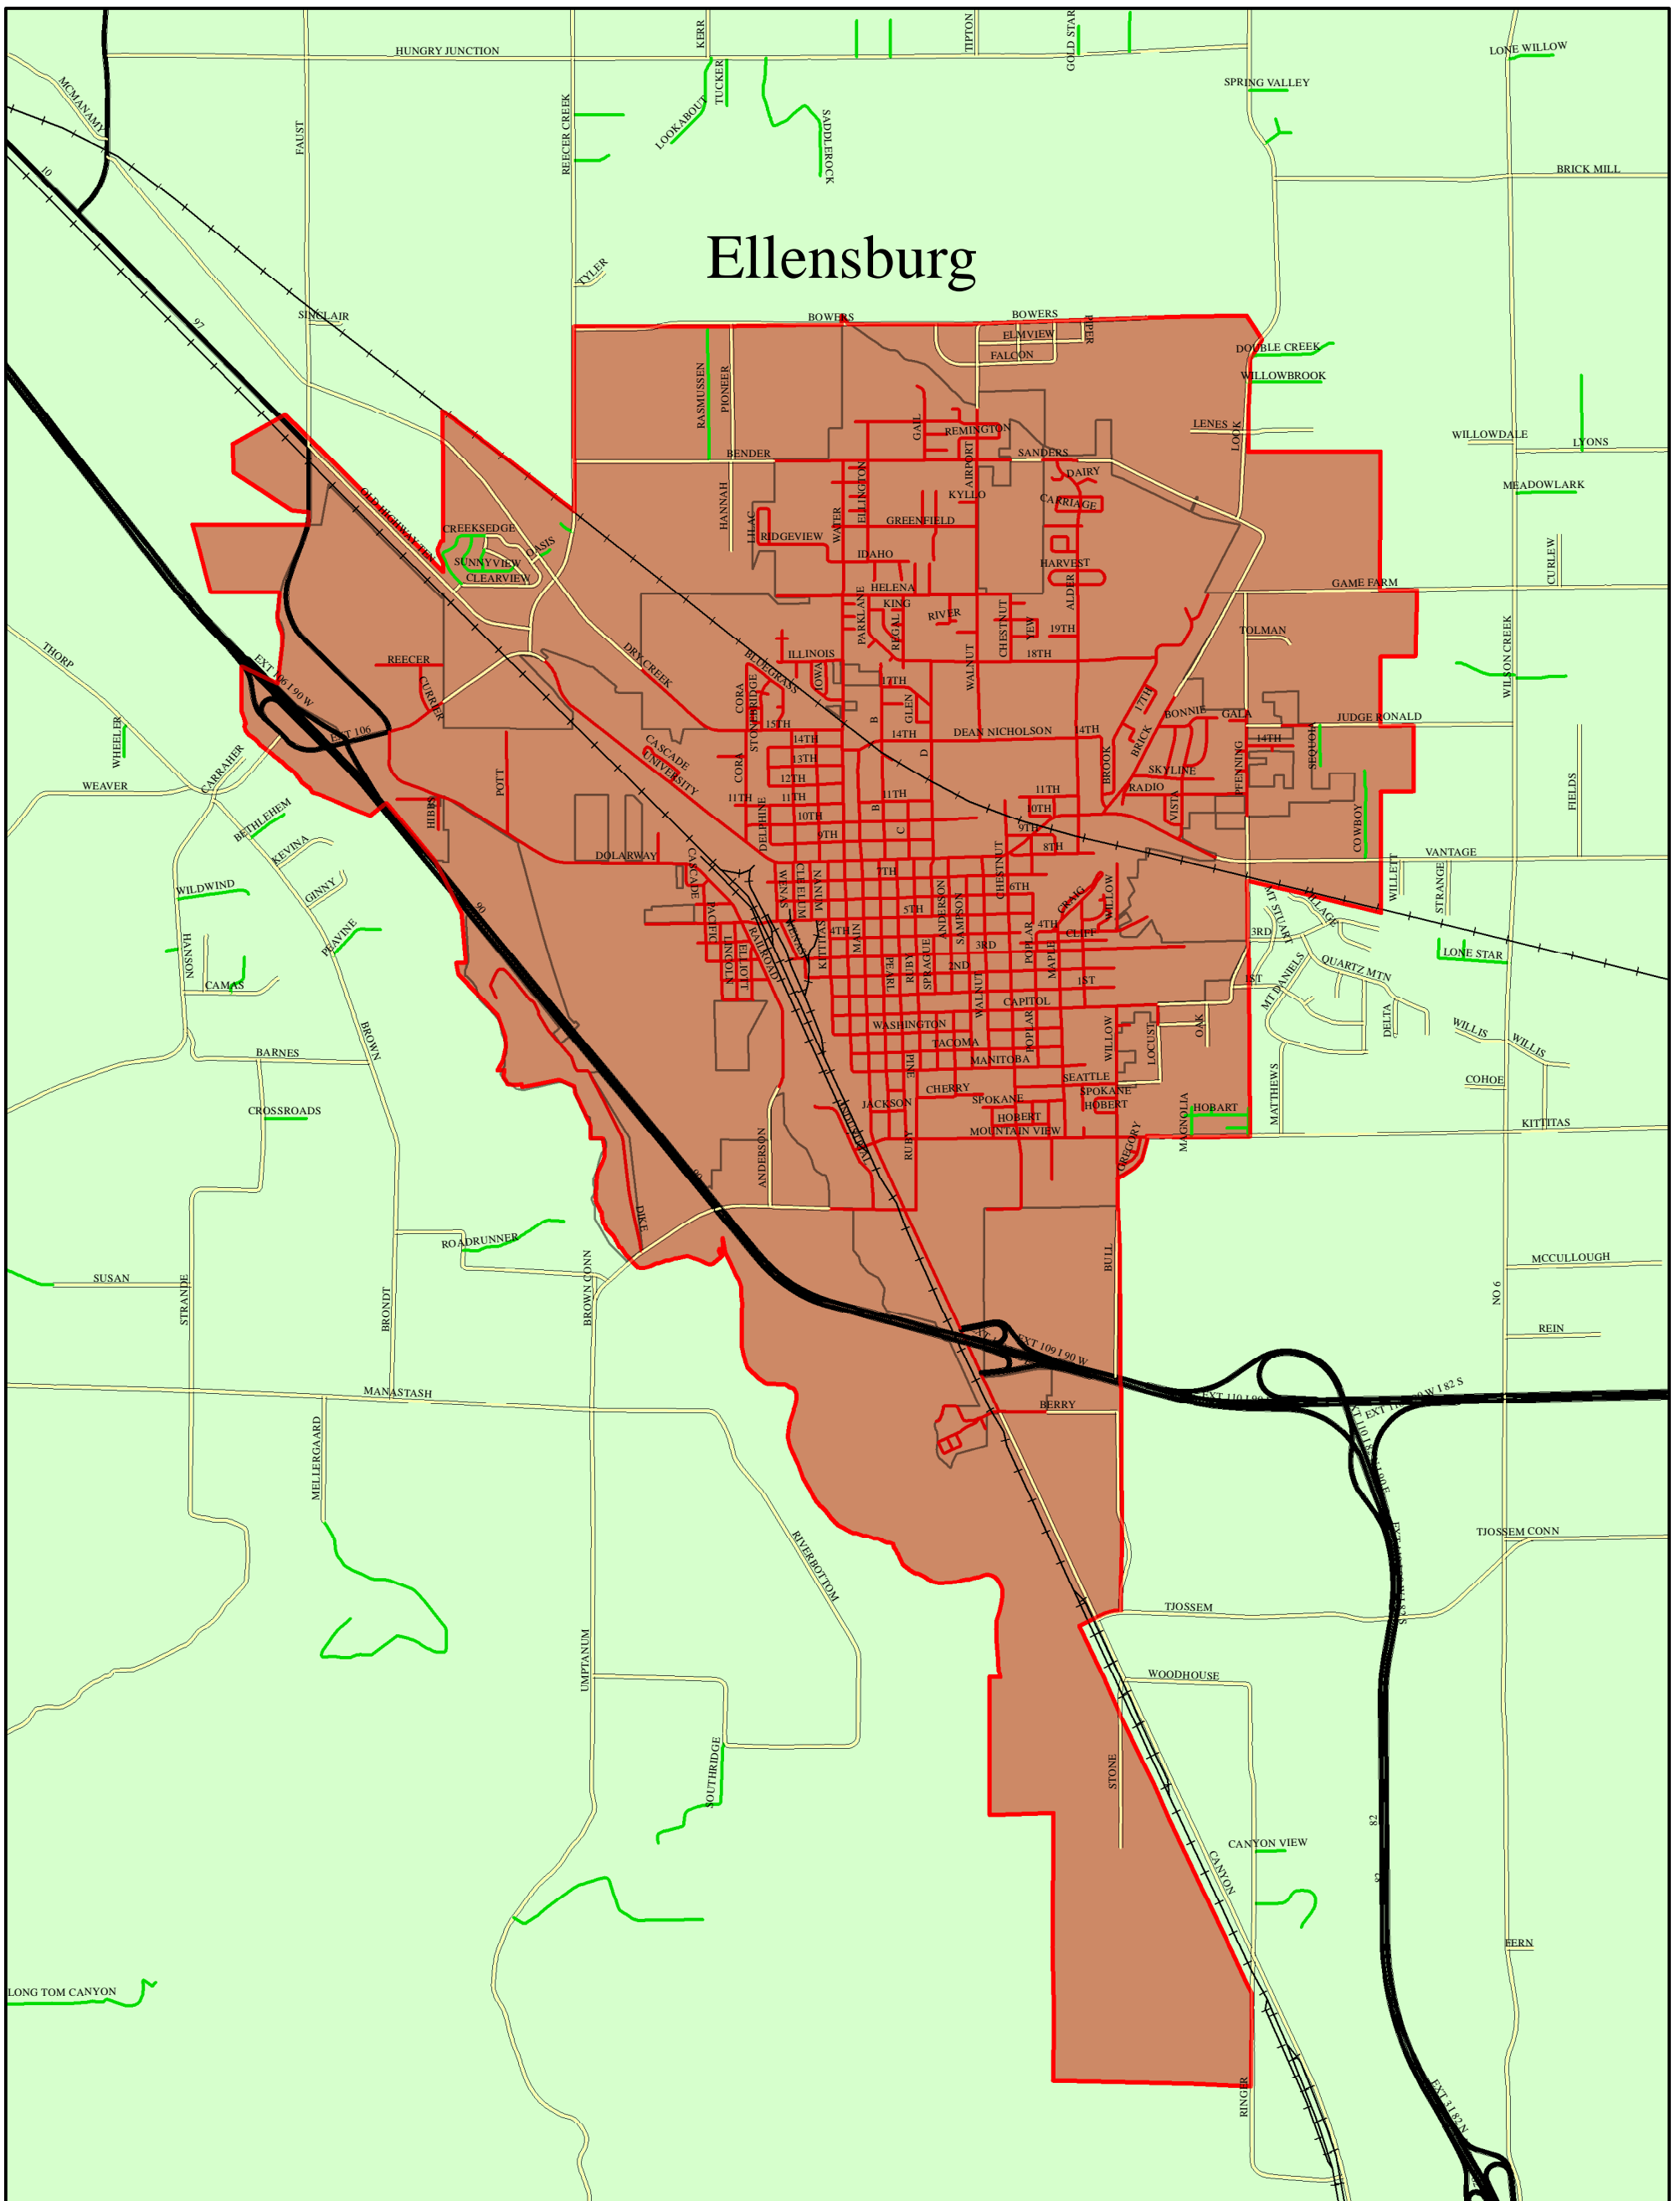

Ellensburg Outdoor Burning Prohibited Areas

Legend

Urban Growth Area

1 inch equals 0.6 miles

Disclaimer:

Kittitas County makes every effort to produce and publish the most current and accurate information possible. No warranties, expressed or implied, are provided for the data provided, its use, or its interpretation. Kittitas County does not guarantee the accuracy of the material contained herein and is not responsible for any misuse or representations by others regarding this information or its derivatives.