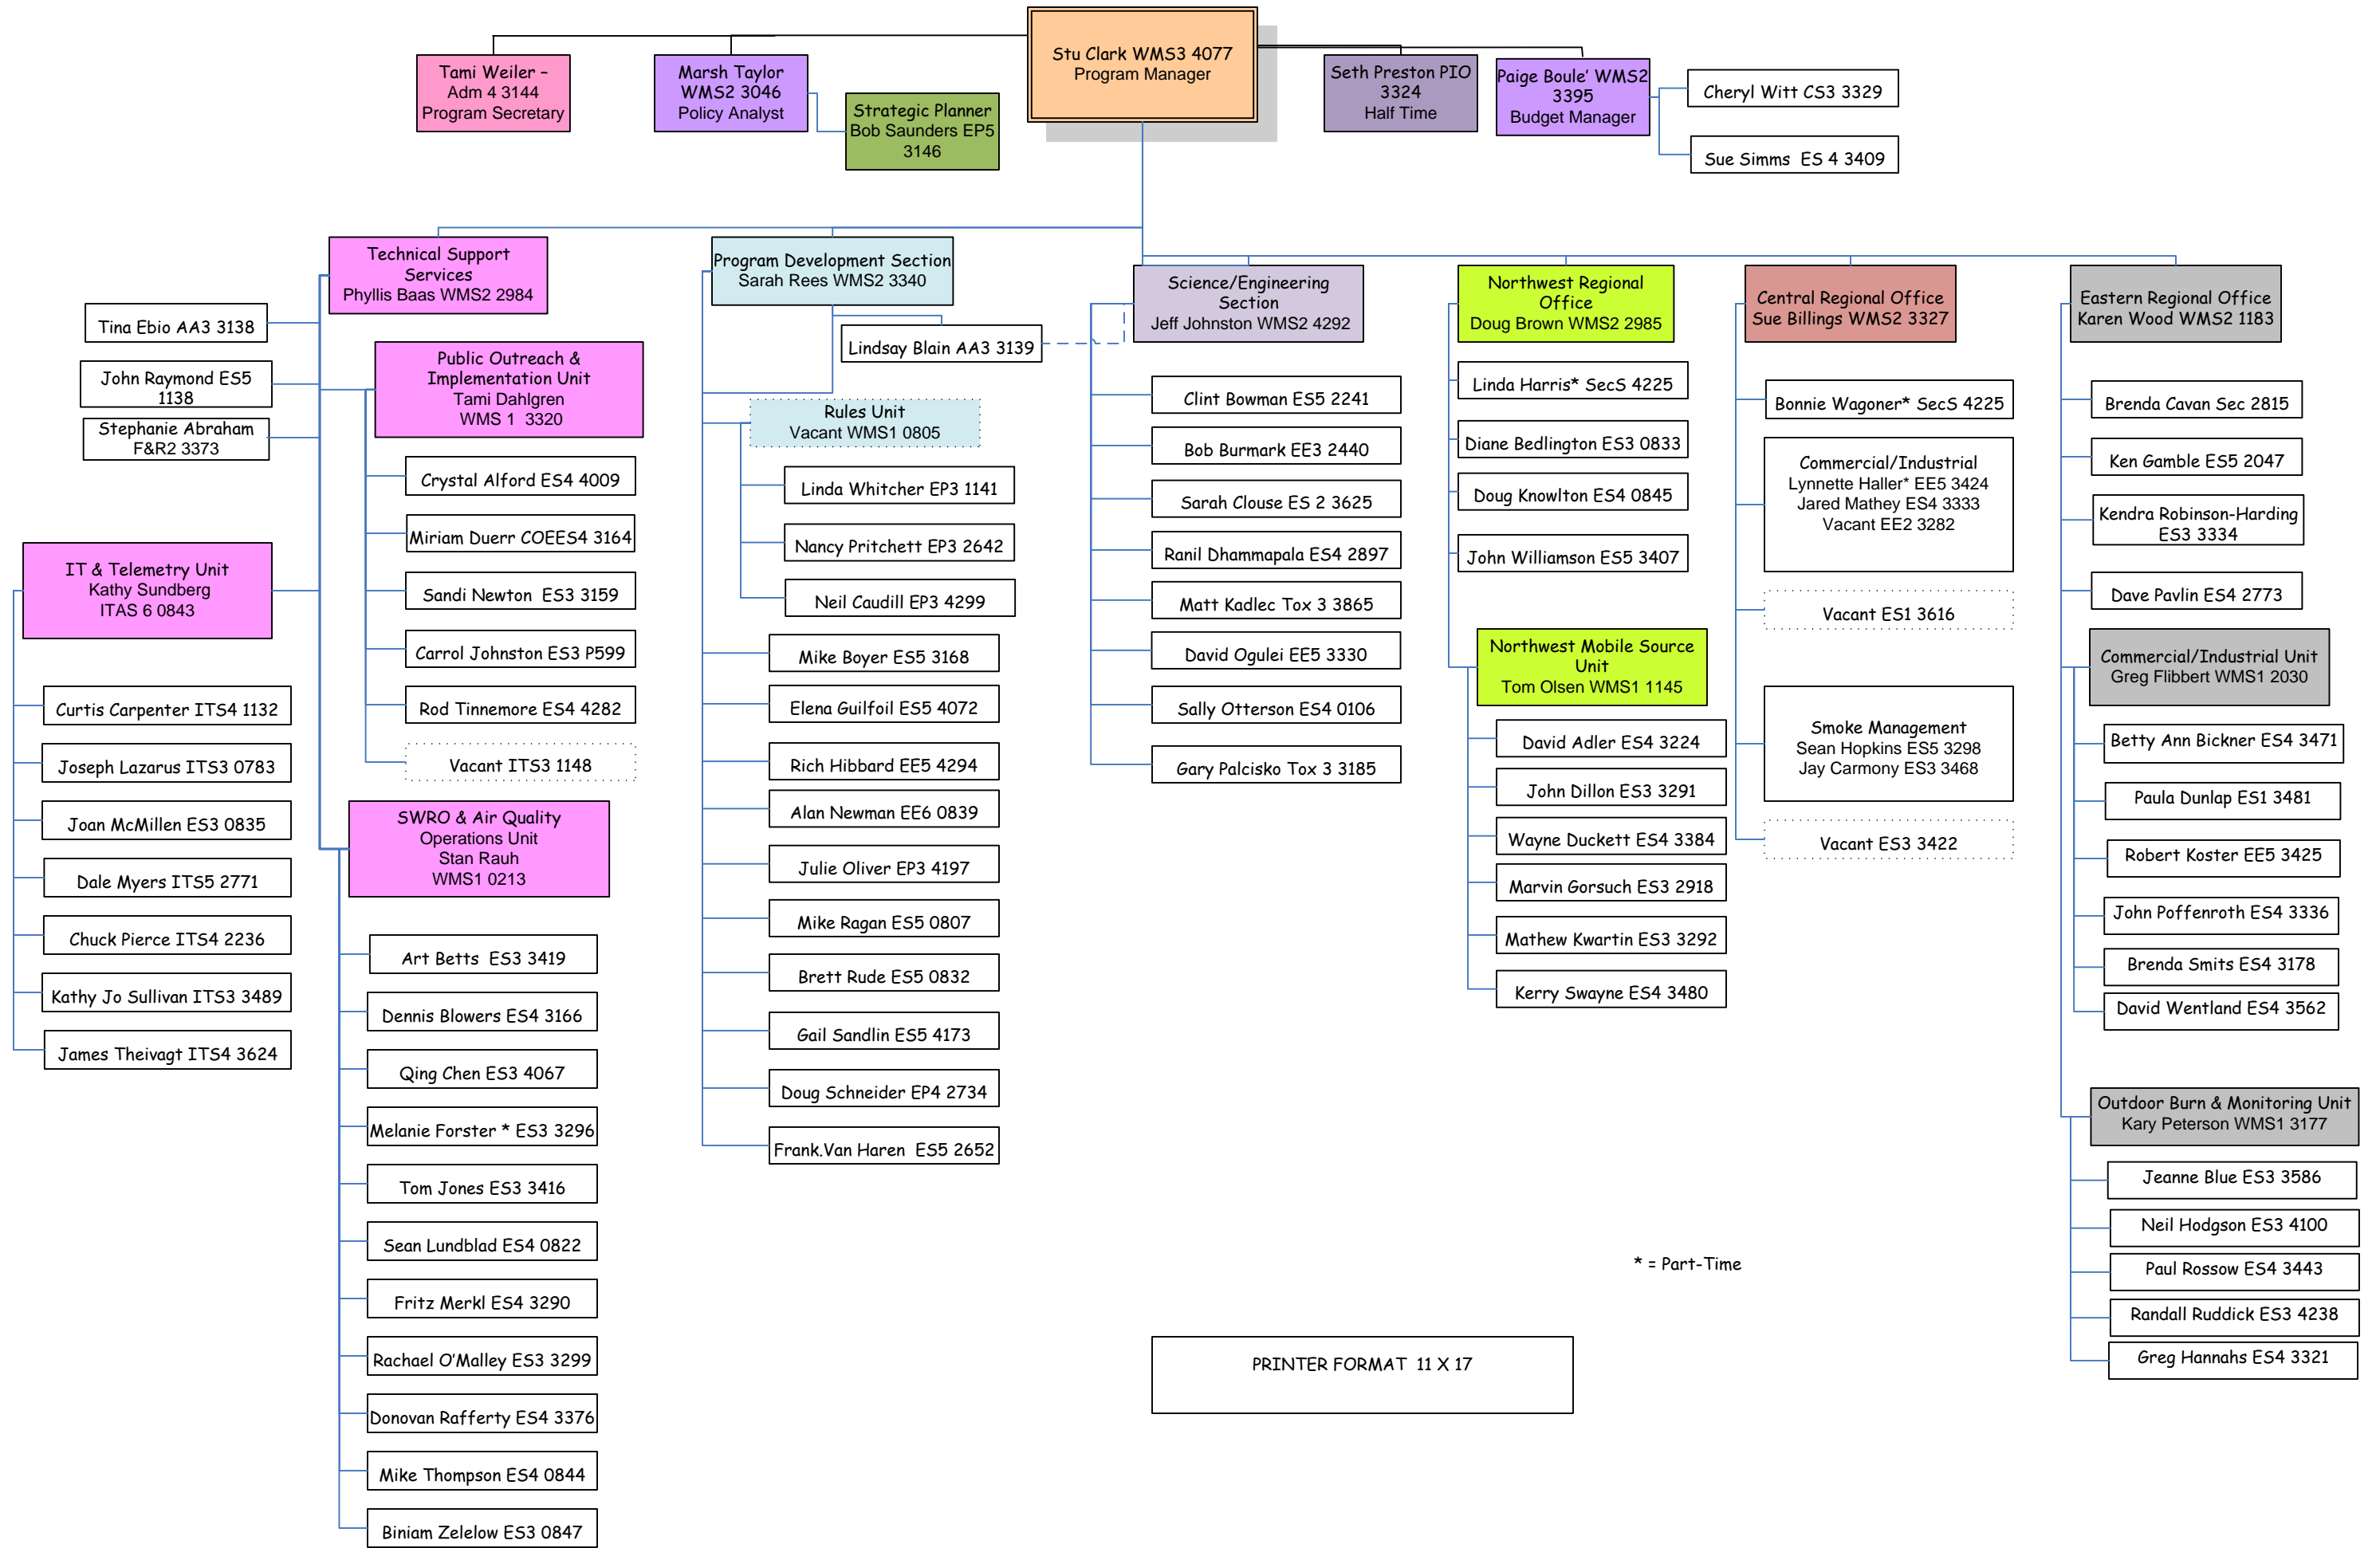

# Air Quality Program

\* = Part-Time

PRINTER FORMAT 11 X 17