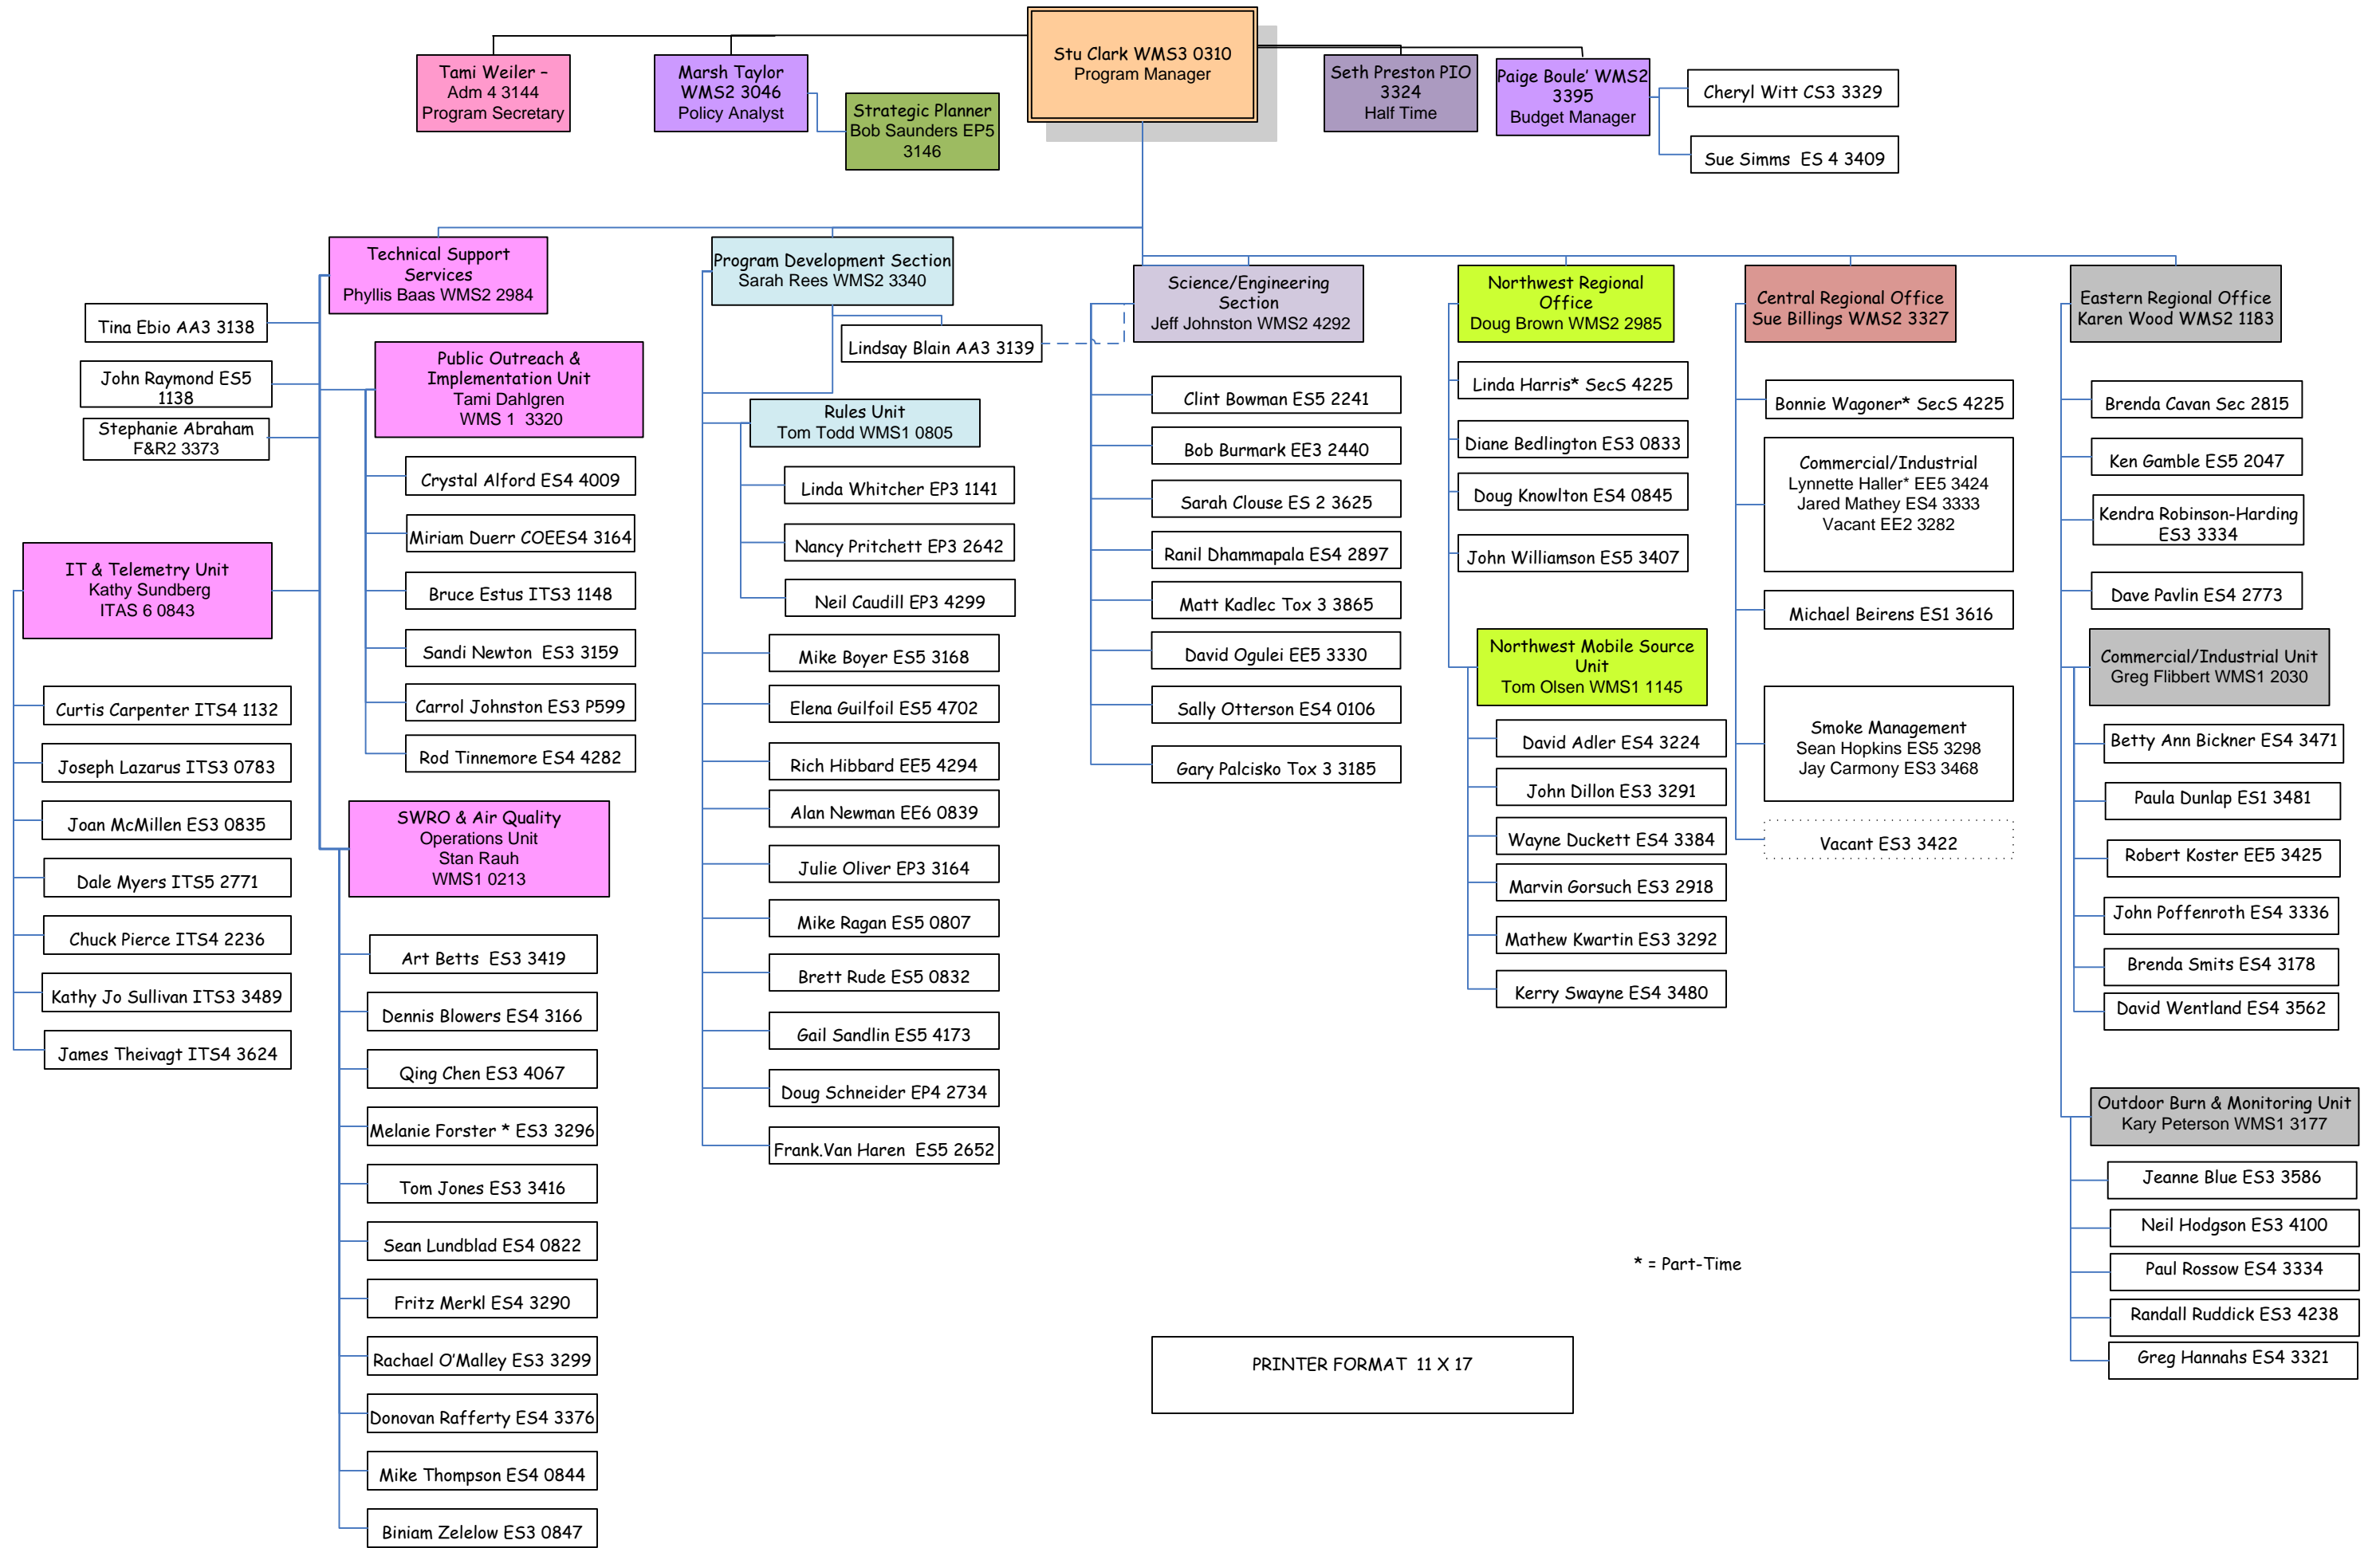

# Air Quality Program

\* = Part-Time

PRINTER FORMAT 11 X 17