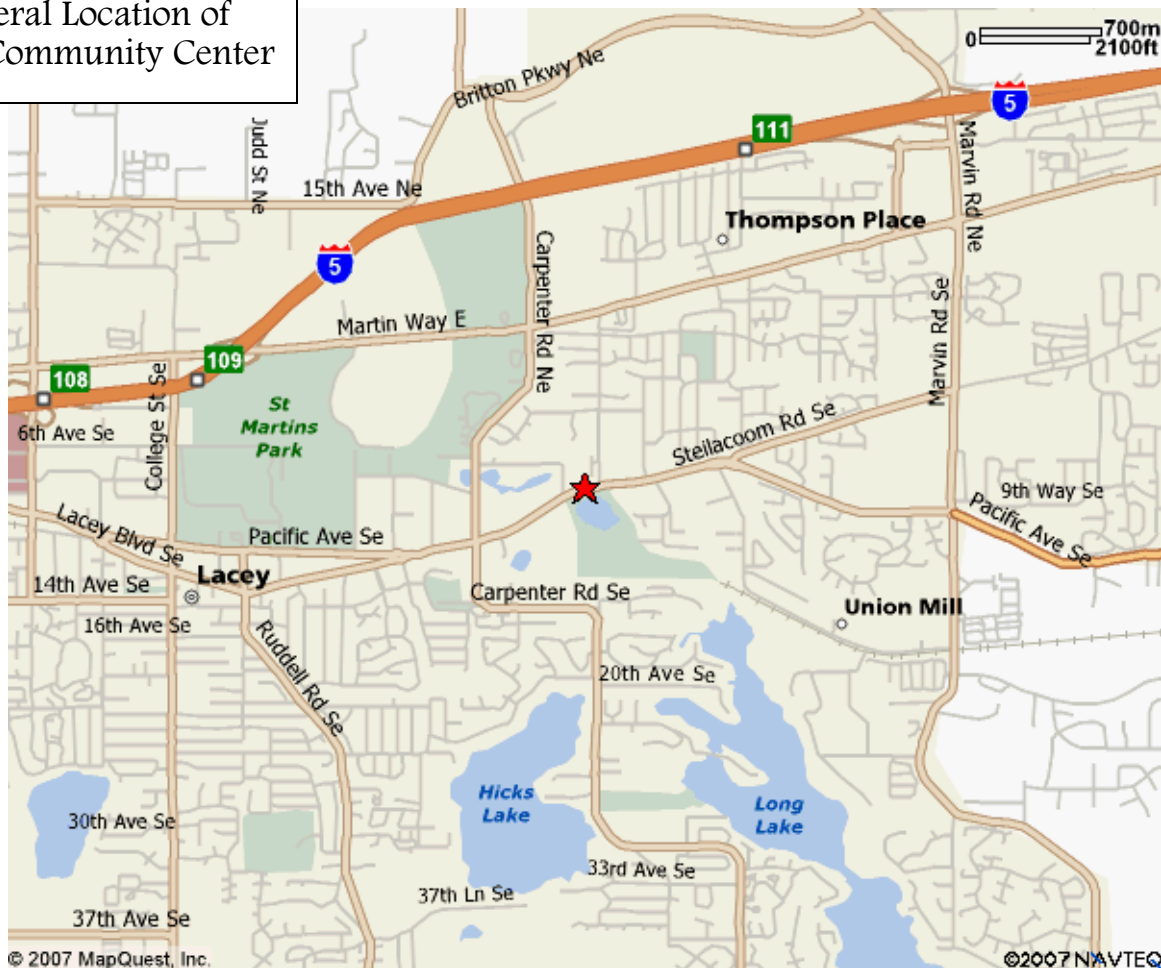

Directions to the Lacey Community Center

Street Address: 6729 Pacific Avenue, SE
Lacey, WA 98503

The Lacey Community Center is located in Woodland Creek Community Park at 6729 Pacific Avenue, SE.

- From Interstate 5, take Exit 109 to Martin Way.
- Go east on Martin Way one mile to Carpenter Road.
- Turn right on Carpenter Road and proceed one mile to Pacific Avenue.
- At Pacific Avenue, turn left and proceed three-tenths of a mile to the park.

General Location of
Lacey Community Center

Detailed Map of Lacey Community Center