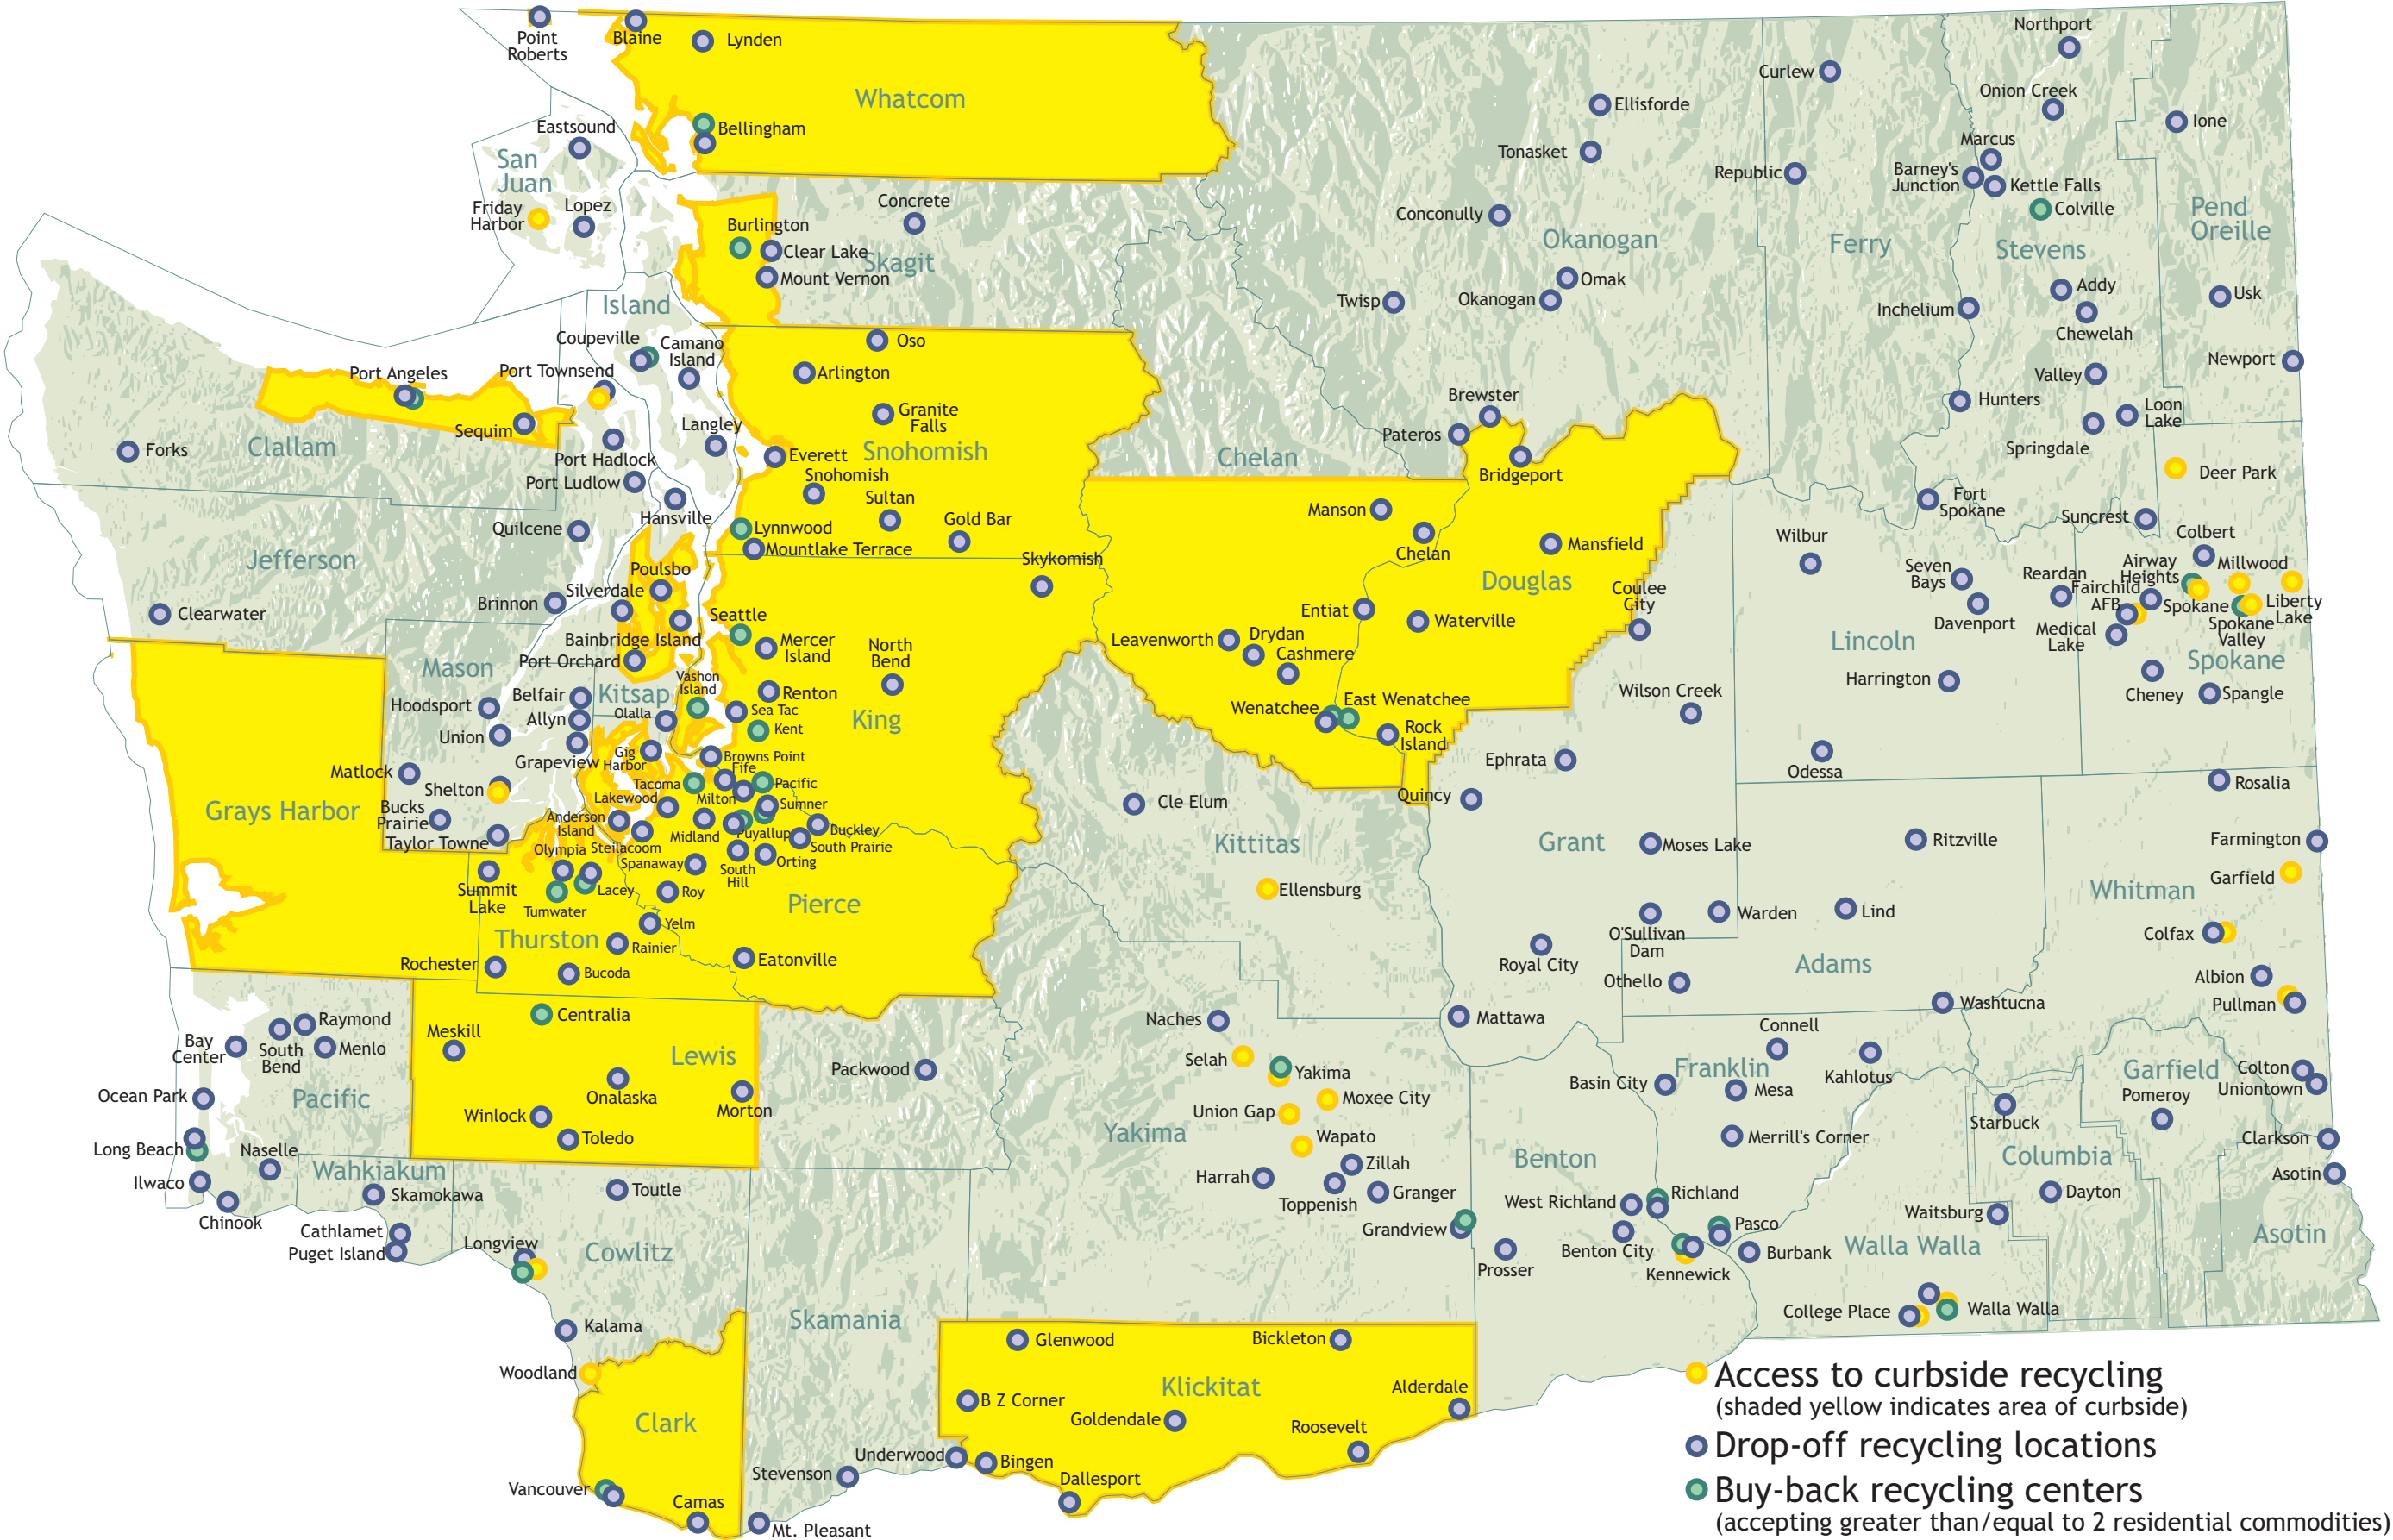

Access to Residential Recycling in Washington State (2008)

- Access to curbside recycling (shaded yellow indicates area of curbside)
- Drop-off recycling locations
- Buy-back recycling centers (accepting greater than/equal to 2 residential commodities)