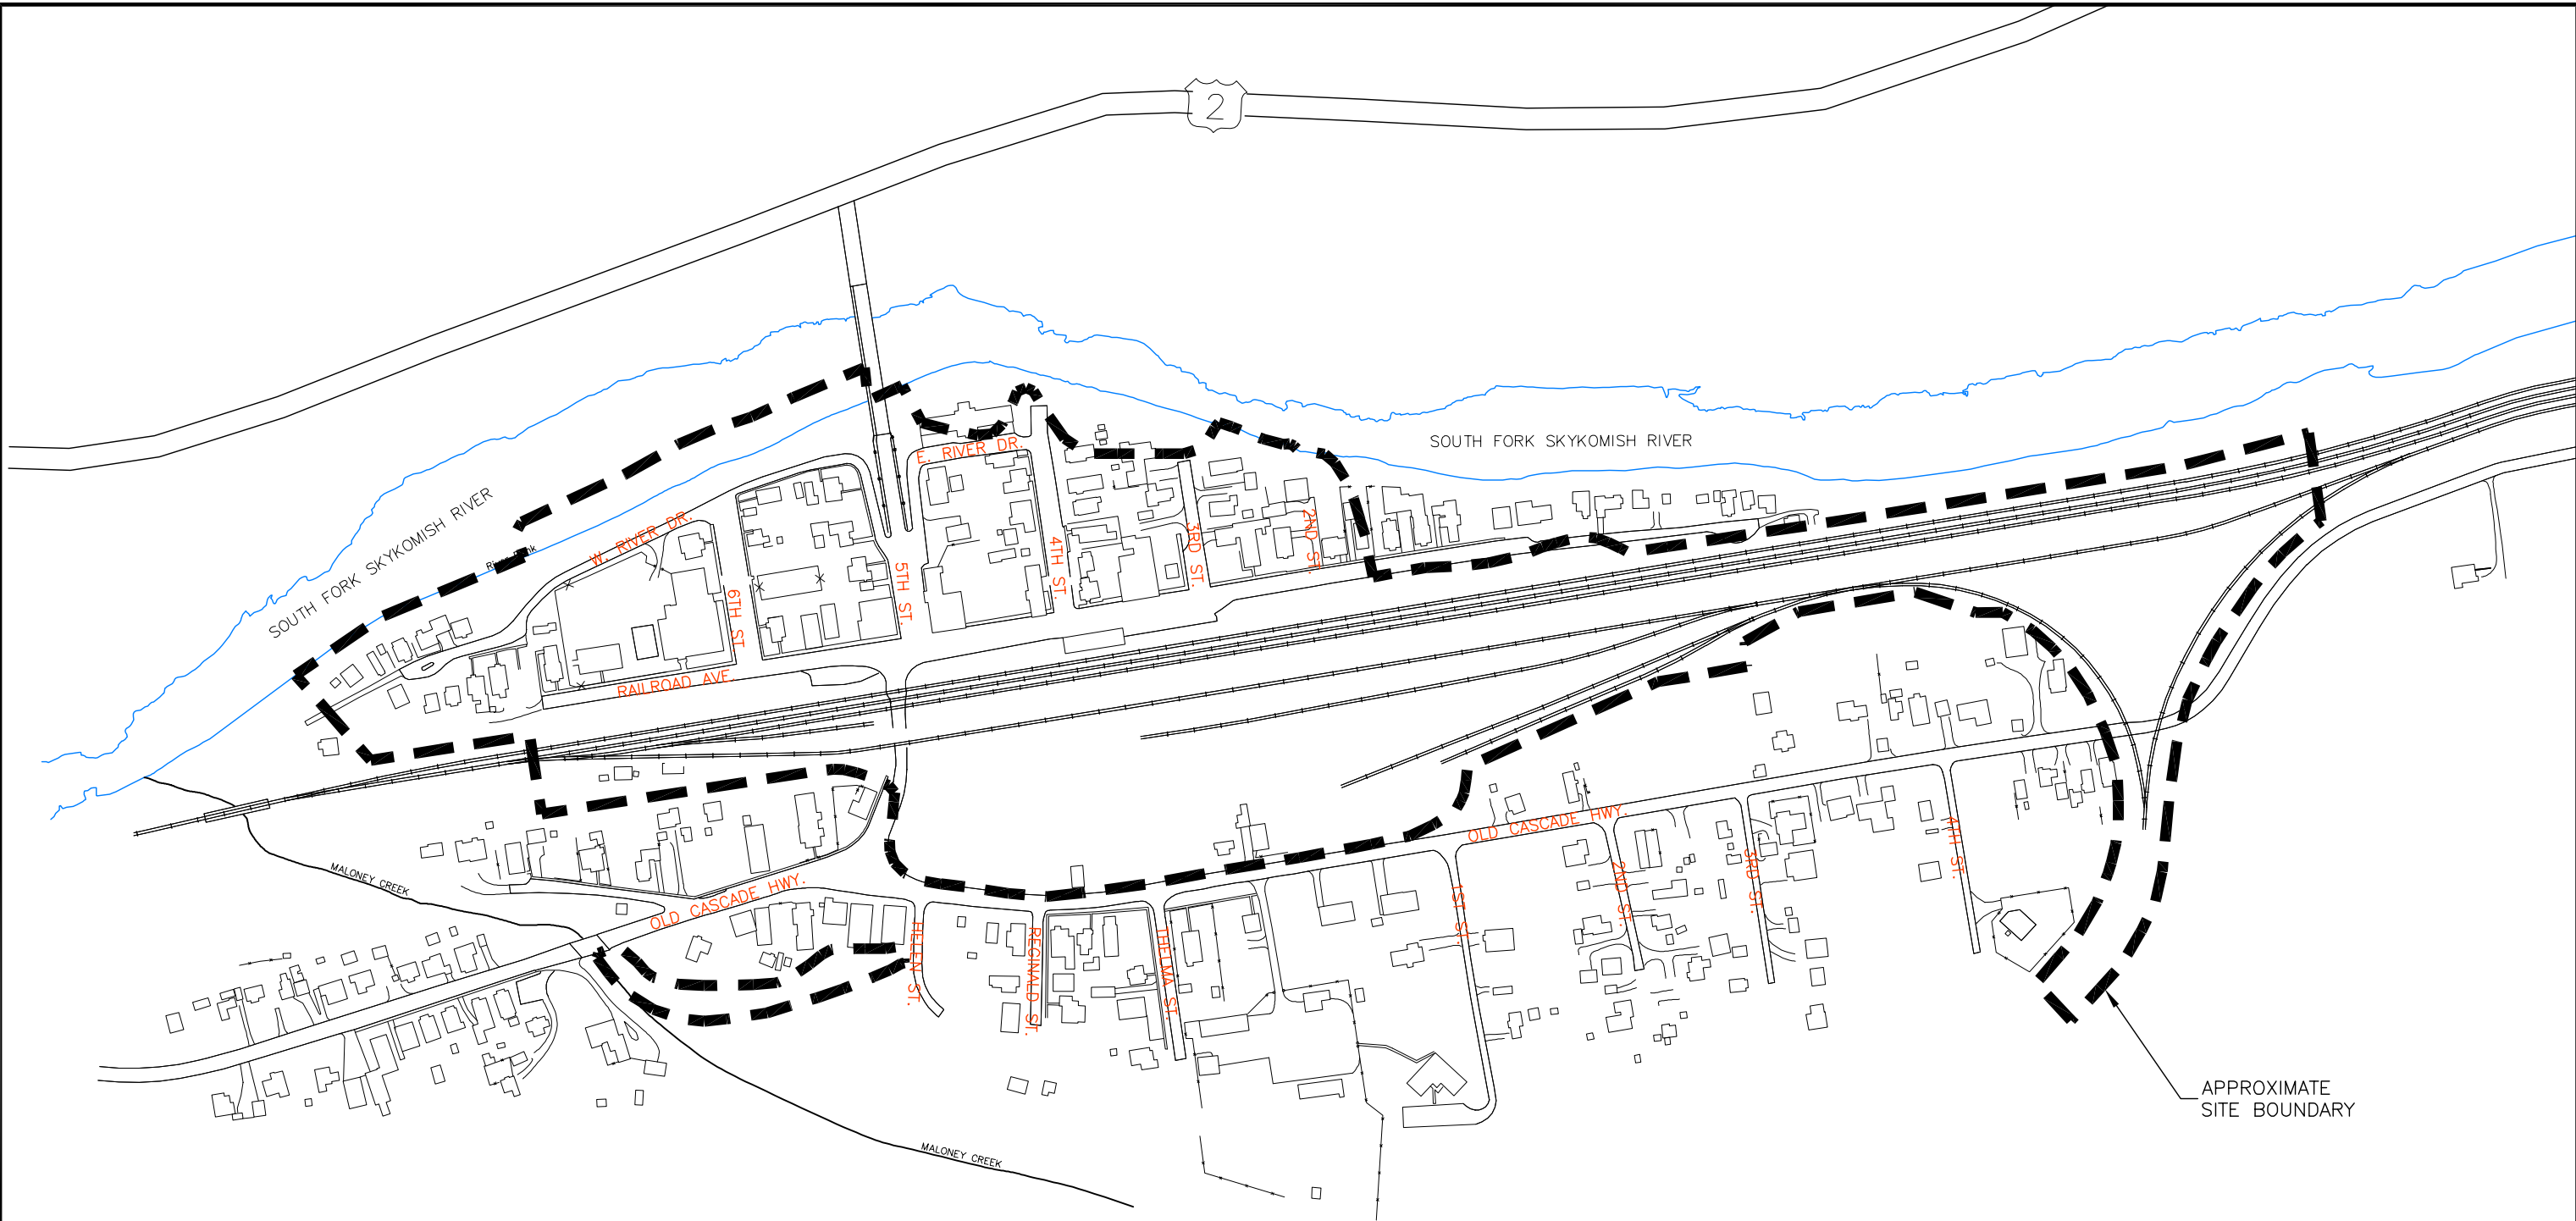

File: H:\BNSF-Skykomish\ECOLOG\10-4-07\FIG_2-TOWN_STREET.dwg Layout: SEIS FIG 2-2 User: emarshall Plotted: Oct 04, 2007 - 11:23am Xref's:

FINAL EIS BNSF RAILWAY SITE SKYKOMISH, WA		TOWN OF SKYKOMISH STREET MAP	
DATE: 10/4/07	DRWN:		FIGURE 2-2