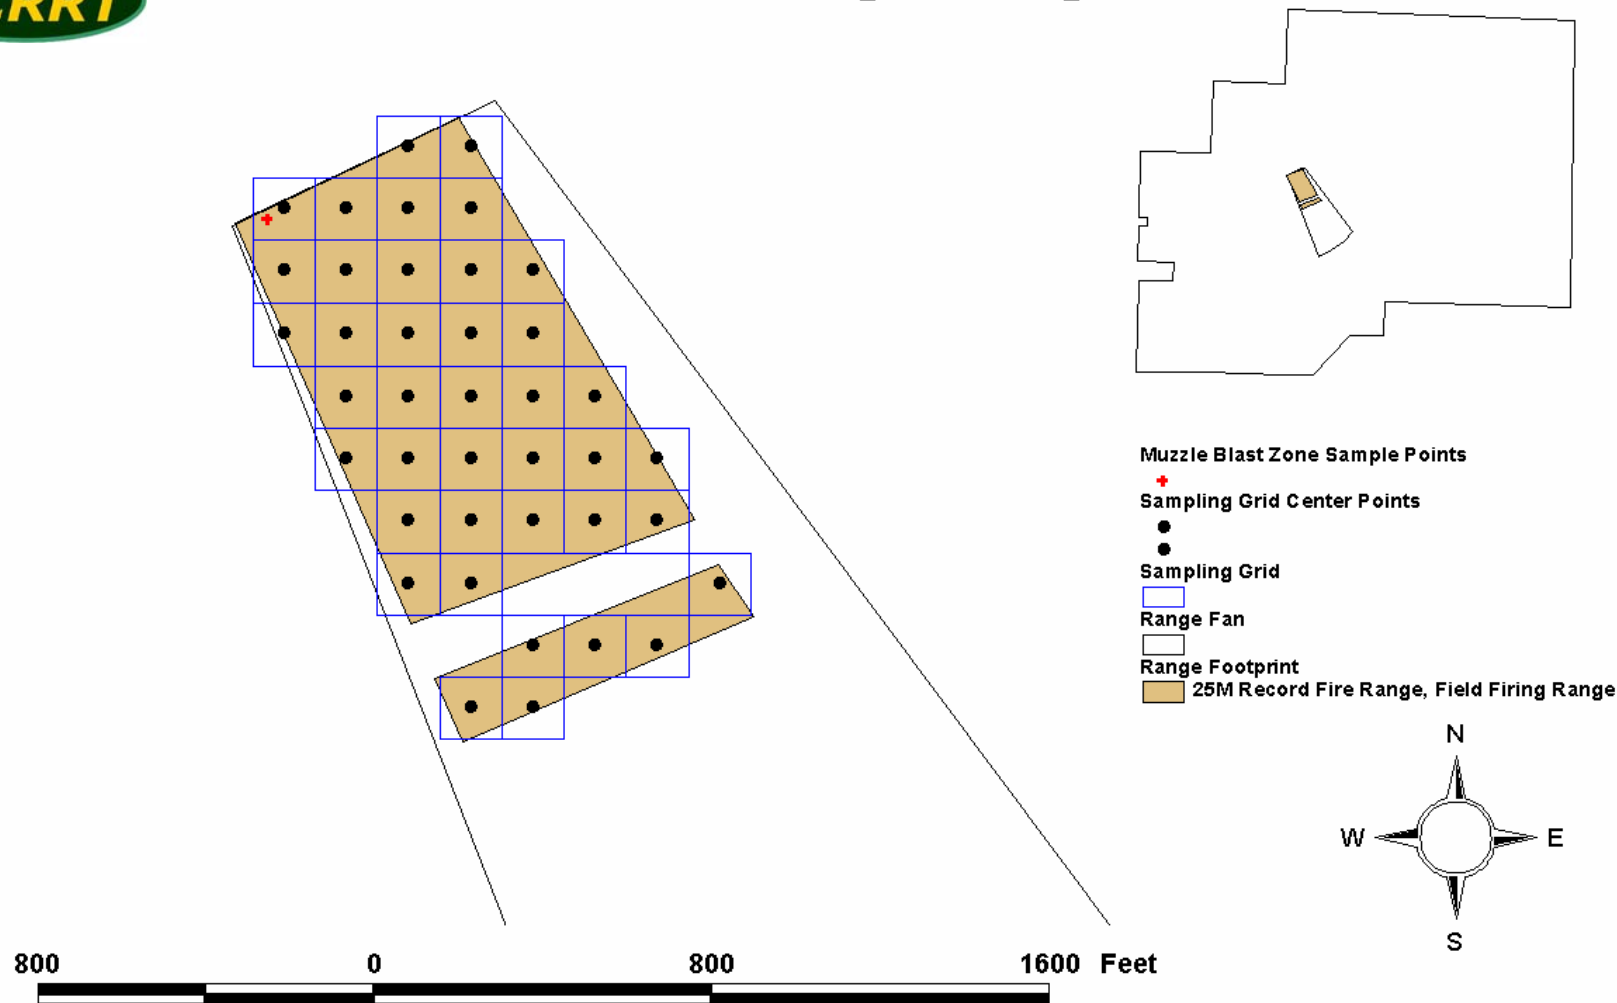

Range Fan

Range Footprint

M31 Sub-caliber Ranges 1 & 2

Figure 17

25-m and Machine Gun Range

- Muzzle Blast Zone Sample Points
- Sampling Grid Center Points
- Sampling Grid
- Berms
- Range Fan
- Range Footprint
- 25M Range, Machine Gun Range

400 0 400 800 Feet

Figure 18

Infiltration Course South

300 0 300 600 Feet

Figure 19

25M Record Fire Field Range, Field Firing Range

Figure 20 Locations of Background Samples