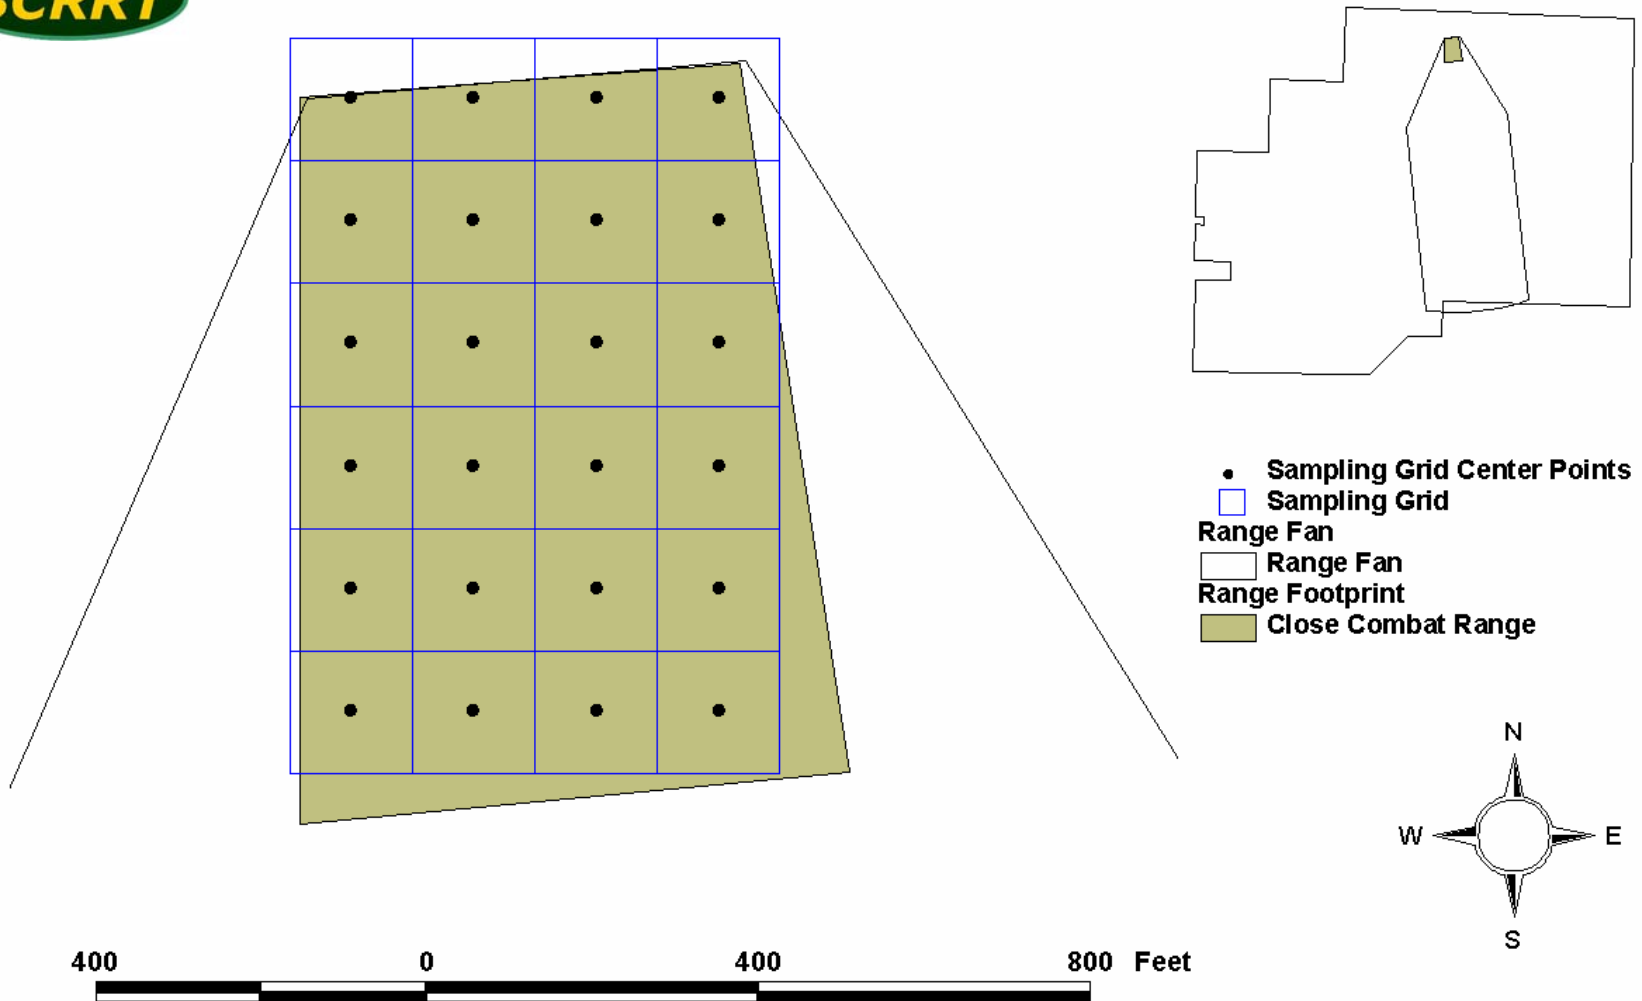

BONNEVILLE
CONSERVATION,
RESTORATION &
RENEWAL
TEAM, LLC

Figure 1. Camp Bonneville Site Location

Figure 2

Small Arms Ranges

- Range Footprints**
- 1000 Foot Range, 1000 Foot Machine Gun and Moving Target Range
 - 25 Meter M60 / Pistol Range
 - 25M Range, Machine Gun Range
 - 25M Record Fire Range, Field Firing Range
 - Close Combat Range
 - Combat Pistol Range
 - Field Fire Rifle Range 1 & 2
 - Field Firing Range & Pistol Range
 - Infiltration Course North
 - Infiltration Course South
 - Machine Gun Range North
 - Machine Gun Range South
 - Pistol Range
 - Rifle Ranges 1 & 2
 - Sub-Machine Gun Range
 - Sub-caliber Ranges 1 & 2
 - TF Range
 - Undocumented Pistol Range
 - Camp Bonneville Boundary

Figure 4
Conceptual Site Model

Potential Exposure Pathways at Small Arms Ranges

Figure 5

Close Combat Range

Figure 6

25-m M60 Range/Pistol Range

- + Muzzle Blast Zone Sample Points
- Sampling Grid Center Points
- Sampling Grid
- Berm
- ▭ Range Fan
- Range Footprint
- 25 Meter M60 Range/Pistol Range