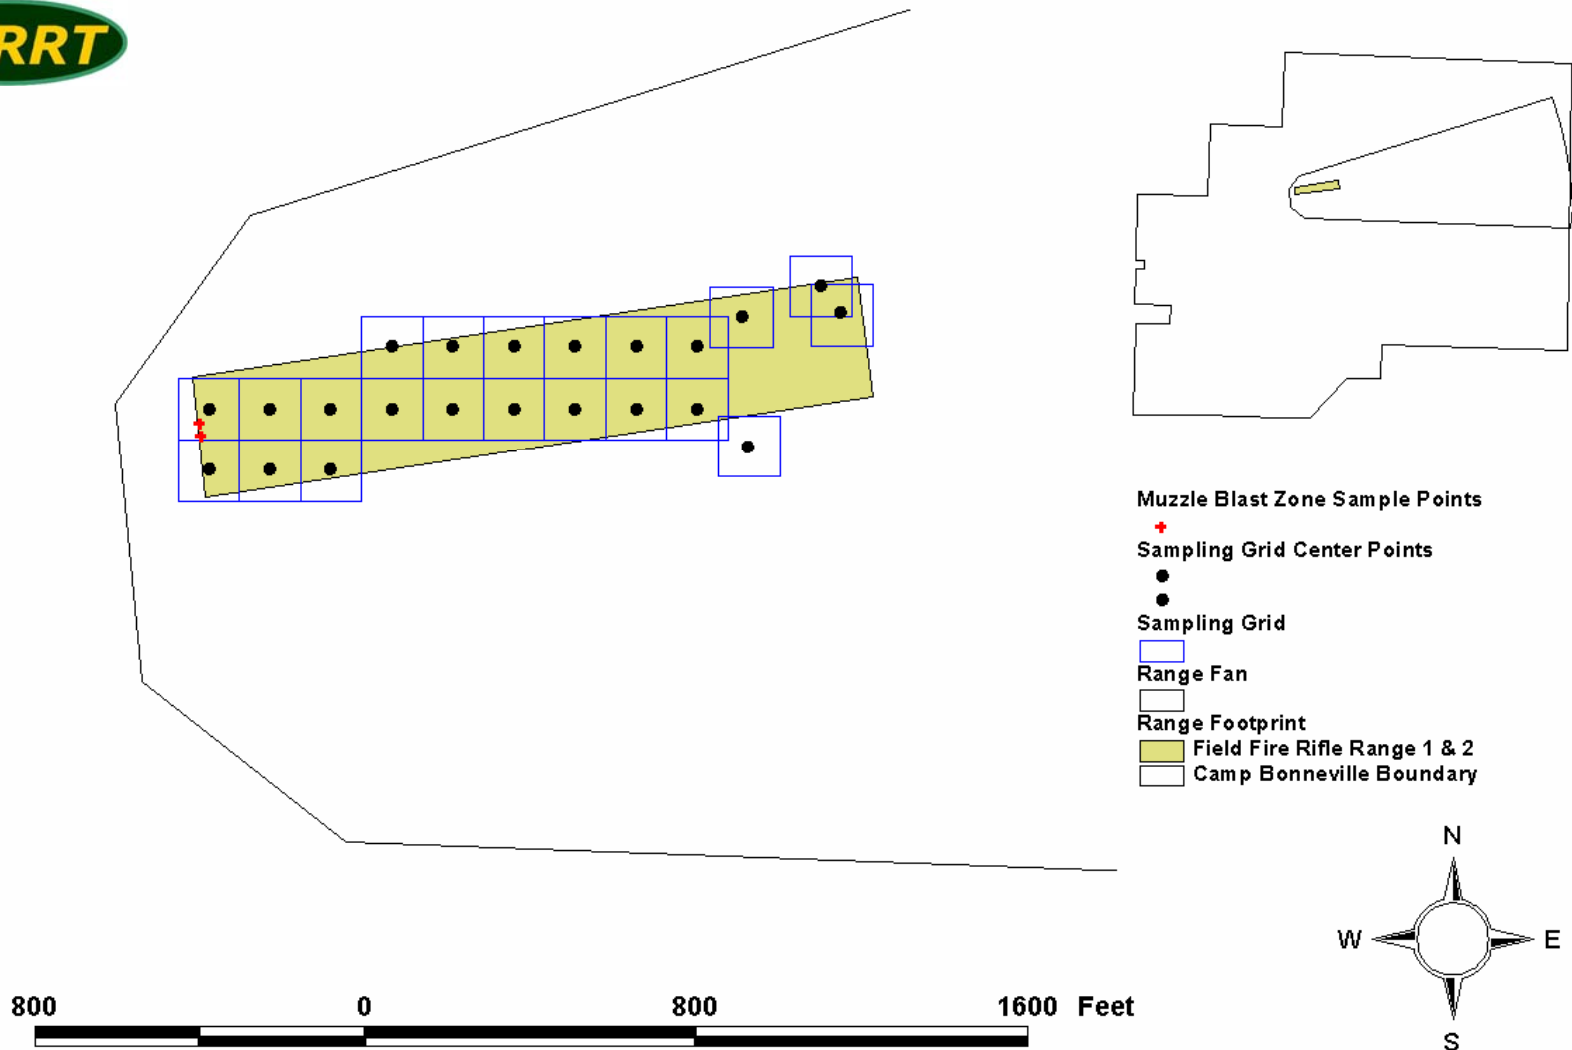

BONNEVILLE
CONSERVATION,
RESTORATION &
RENEWAL
TEAM, LLC

Figure 1. Camp Bonneville Site Location

Figure 2

Small Arms Ranges

- Range Footprints**
- 1000 Foot Range, 1000 Foot Machine Gun and Moving Target Range
 - 25 Meter M60 / Pistol Range
 - 25M Range, Machine Gun Range
 - 25M Record Fire Range, Field Firing Range
 - Close Combat Range
 - Combat Pistol Range
 - Field Fire Rifle Range 1 & 2
 - Field Firing Range & Pistol Range
 - Infiltration Course North
 - Infiltration Course South
 - Machine Gun Range North
 - Machine Gun Range South
 - Pistol Range
 - Rifle Ranges 1 & 2
 - Sub-Machine Gun Range
 - Sub-caliber Ranges 1 & 2
 - TF Range
 - Undocumented Pistol Range
 - Camp Bonneville Boundary

Figure 4
Conceptual Site Model

Potential Exposure Pathways at Small Arms Ranges

Figure 5

Close Combat Range

Figure 6

25-m M60 Range/Pistol Range

- + Muzzle Blast Zone Sample Points
- Sampling Grid Center Points
- Sampling Grid
- Berm
- ▭ Range Fan
- Range Footprint
- 25 Meter M60 Range/Pistol Range

Figure 7

Sub Machine Gun Range

Figure 8 TF Range

Figure 9

Rifle Ranges 1 & 2

Figure 10

Field Fire Rifle Range 1 & 2

Figure 11

Infiltration Course North

- Muzzle Blast Zone Sample Points
- +
- Sampling Grid Center Points
-
- Sampling Grid
-
- Range Footprint
- Infiltration Course North
- Camp Bonneville Boundary

Figure 12

Field Firing Ranges, Pistol Range, and Undocumented Pistol Range