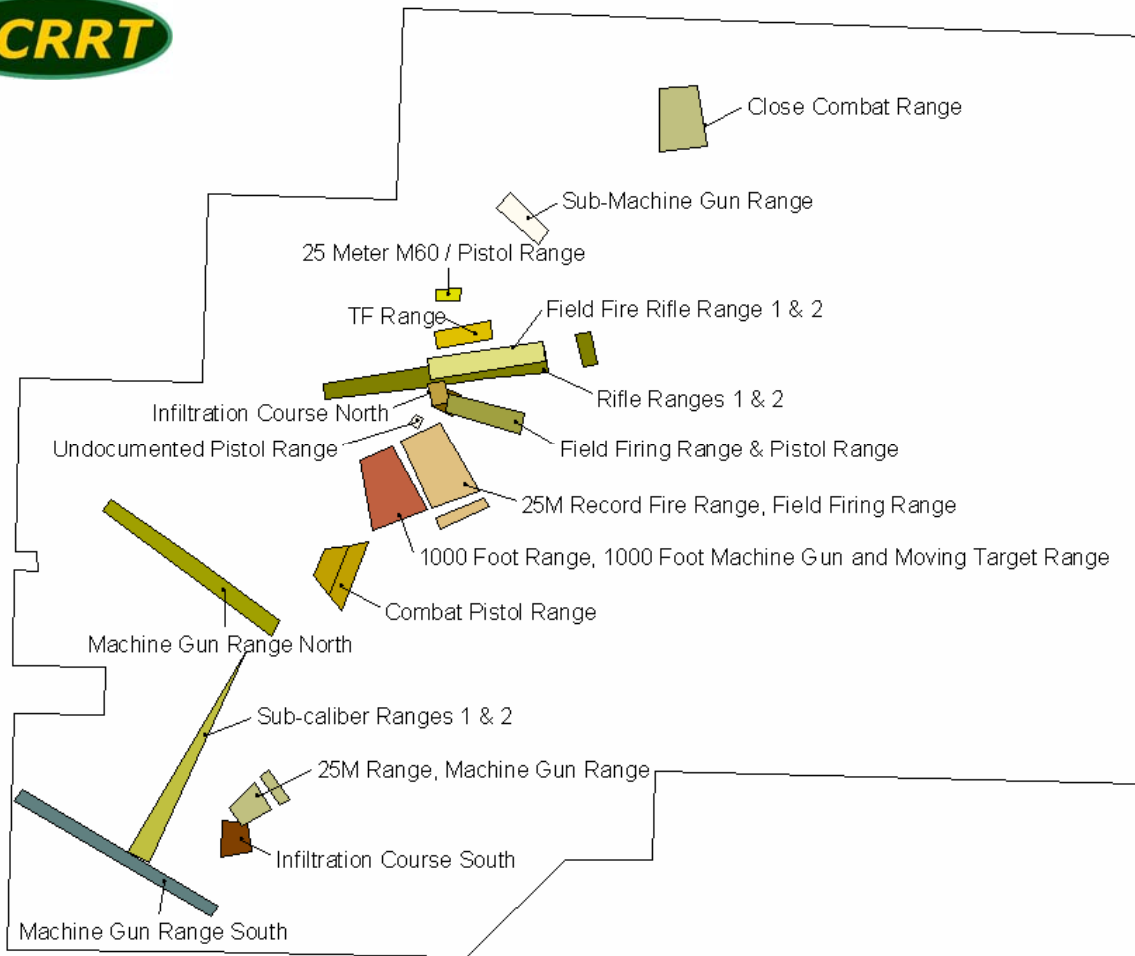

BONNEVILLE
CONSERVATION,
RESTORATION &
RENEWAL
TEAM, LLC

Figure 1. Camp Bonneville Site Location

Figure 2

Small Arms Ranges

- Range Footprints**
- 1000 Foot Range, 1000 Foot Machine Gun and Moving Target Range
 - 25 Meter M60 / Pistol Range
 - 25M Range, Machine Gun Range
 - 25M Record Fire Range, Field Firing Range
 - Close Combat Range
 - Combat Pistol Range
 - Field Fire Rifle Range 1 & 2
 - Field Firing Range & Pistol Range
 - Infiltration Course North
 - Infiltration Course South
 - Machine Gun Range North
 - Machine Gun Range South
 - Pistol Range
 - Rifle Ranges 1 & 2
 - Sub-Machine Gun Range
 - Sub-caliber Ranges 1 & 2
 - TF Range
 - Undocumented Pistol Range
 - Camp Bonneville Boundary

Figure 4
Conceptual Site Model

Potential Exposure Pathways at Small Arms Ranges

Figure 5

Close Combat Range

Figure 6

25-m M60 Range/Pistol Range

- + Muzzle Blast Zone Sample Points
- Sampling Grid Center Points
- Sampling Grid
- Berm
- ▭ Range Fan
- Range Footprint
- 25 Meter M60 Range/Pistol Range