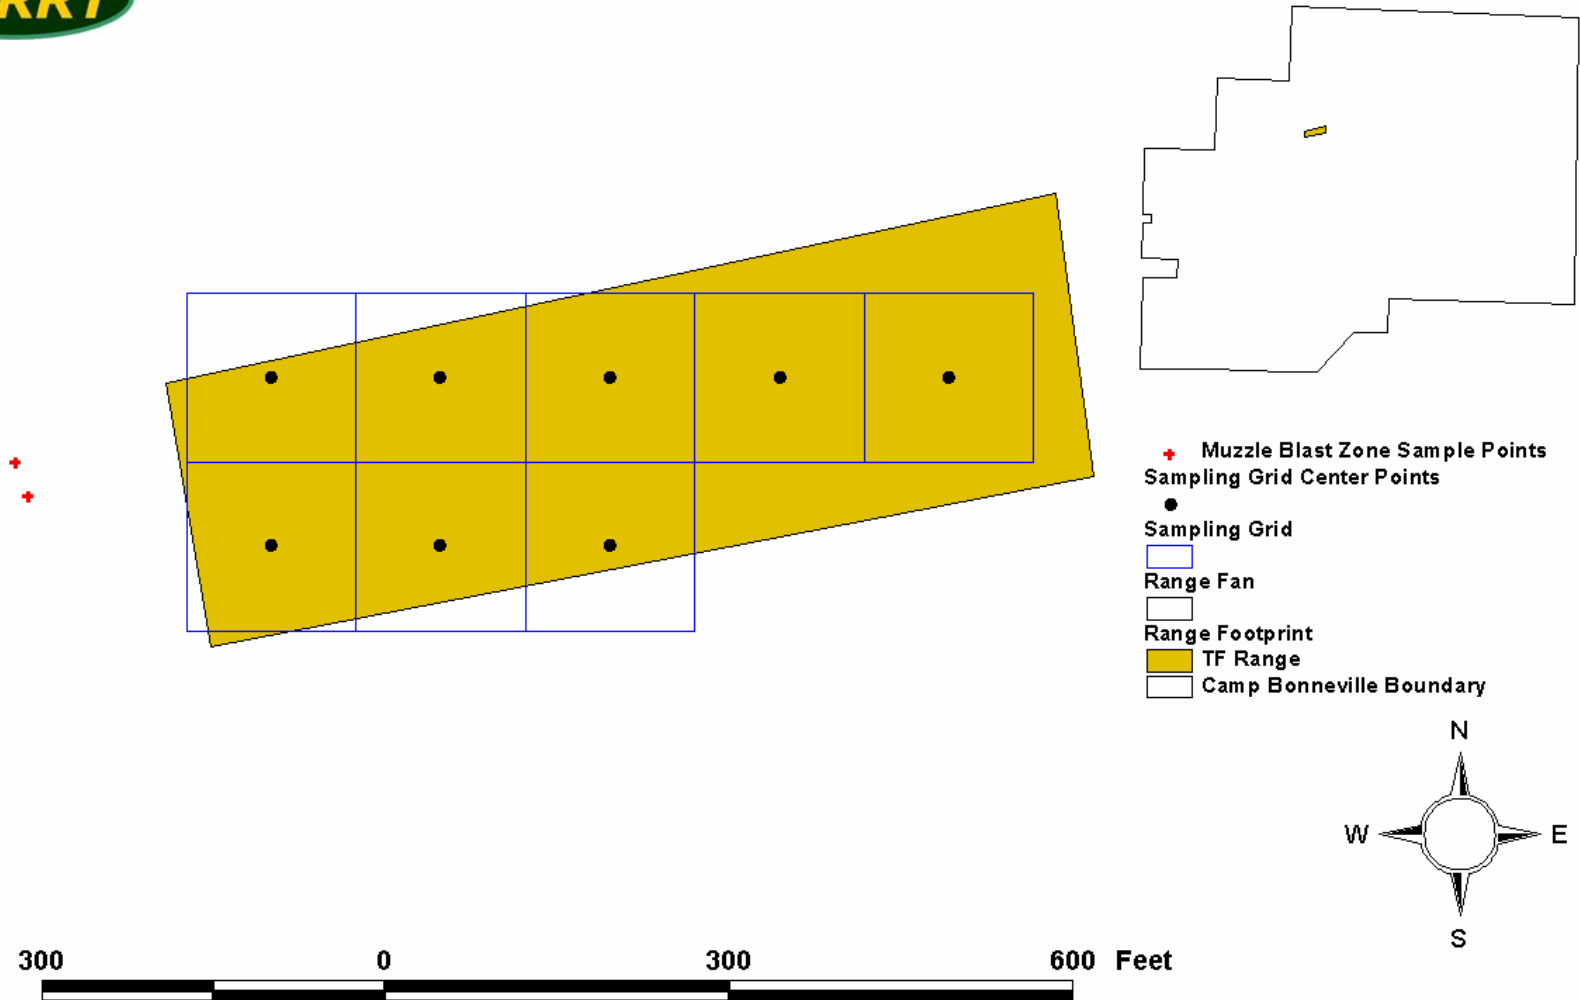

Figure 4
Conceptual Site Model

Potential Exposure Pathways at Small Arms Ranges

Figure 5

Close Combat Range

Figure 6

25-m M60 Range/Pistol Range

- + Muzzle Blast Zone Sample Points
- Sampling Grid Center Points
- Sampling Grid
- Berm
- ▭ Range Fan
- Range Footprint
- 25 Meter M60 Range/Pistol Range

Figure 7

Sub Machine Gun Range

Figure 8 TF Range

Figure 9

Rifle Ranges 1 & 2

Figure 10

Field Fire Rifle Range 1 & 2

Figure 11

Infiltration Course North

- Muzzle Blast Zone Sample Points
- +
- Sampling Grid Center Points
-
- Sampling Grid
-
- Range Footprint
- Infiltration Course North
- Camp Bonneville Boundary

Figure 12

Field Firing Ranges, Pistol Range, and Undocumented Pistol Range