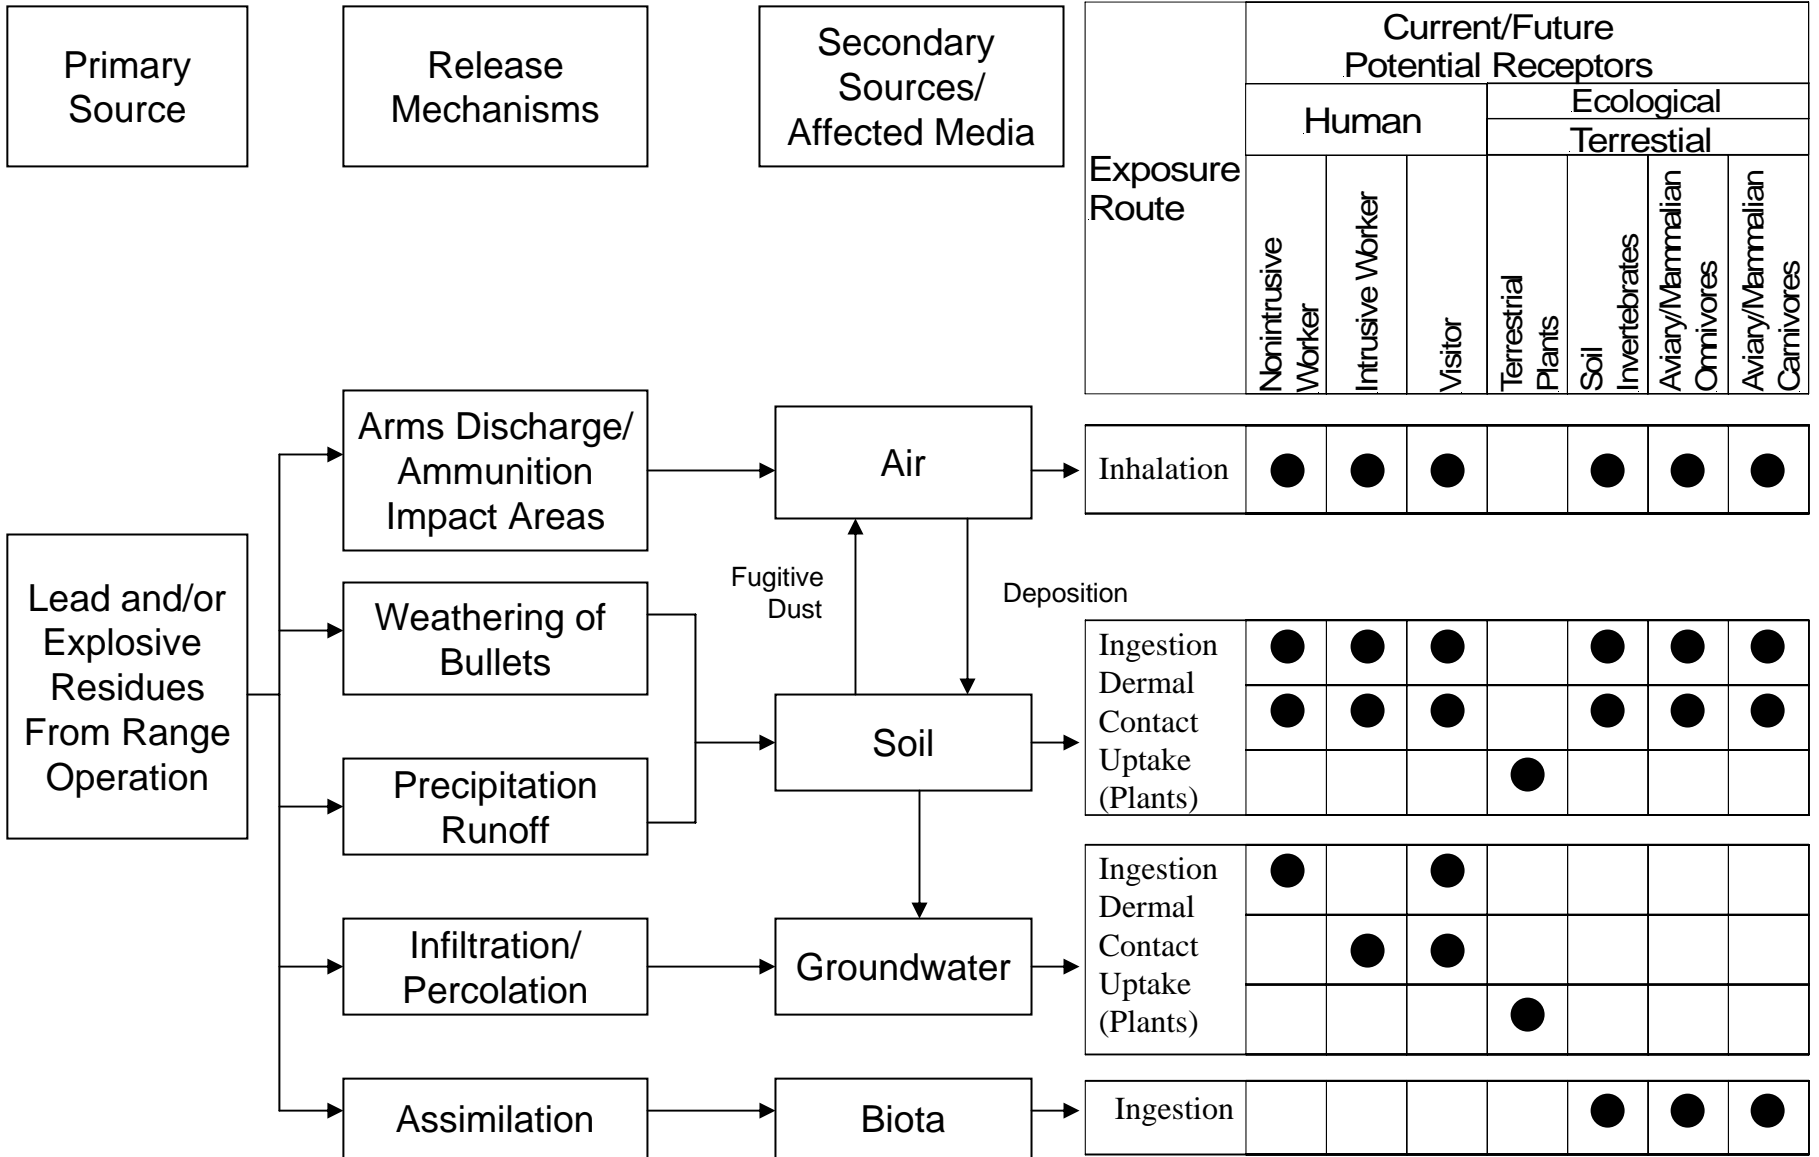

Figure 4
Conceptual Site Model

Potential Exposure Pathways at Small Arms Ranges

Figure 5

Close Combat Range

Figure 6

25-m M60 Range/Pistol Range

- + Muzzle Blast Zone Sample Points
- Sampling Grid Center Points
- Sampling Grid
- Berm
- ▭ Range Fan
- Range Footprint
- 25 Meter M60 Range/Pistol Range