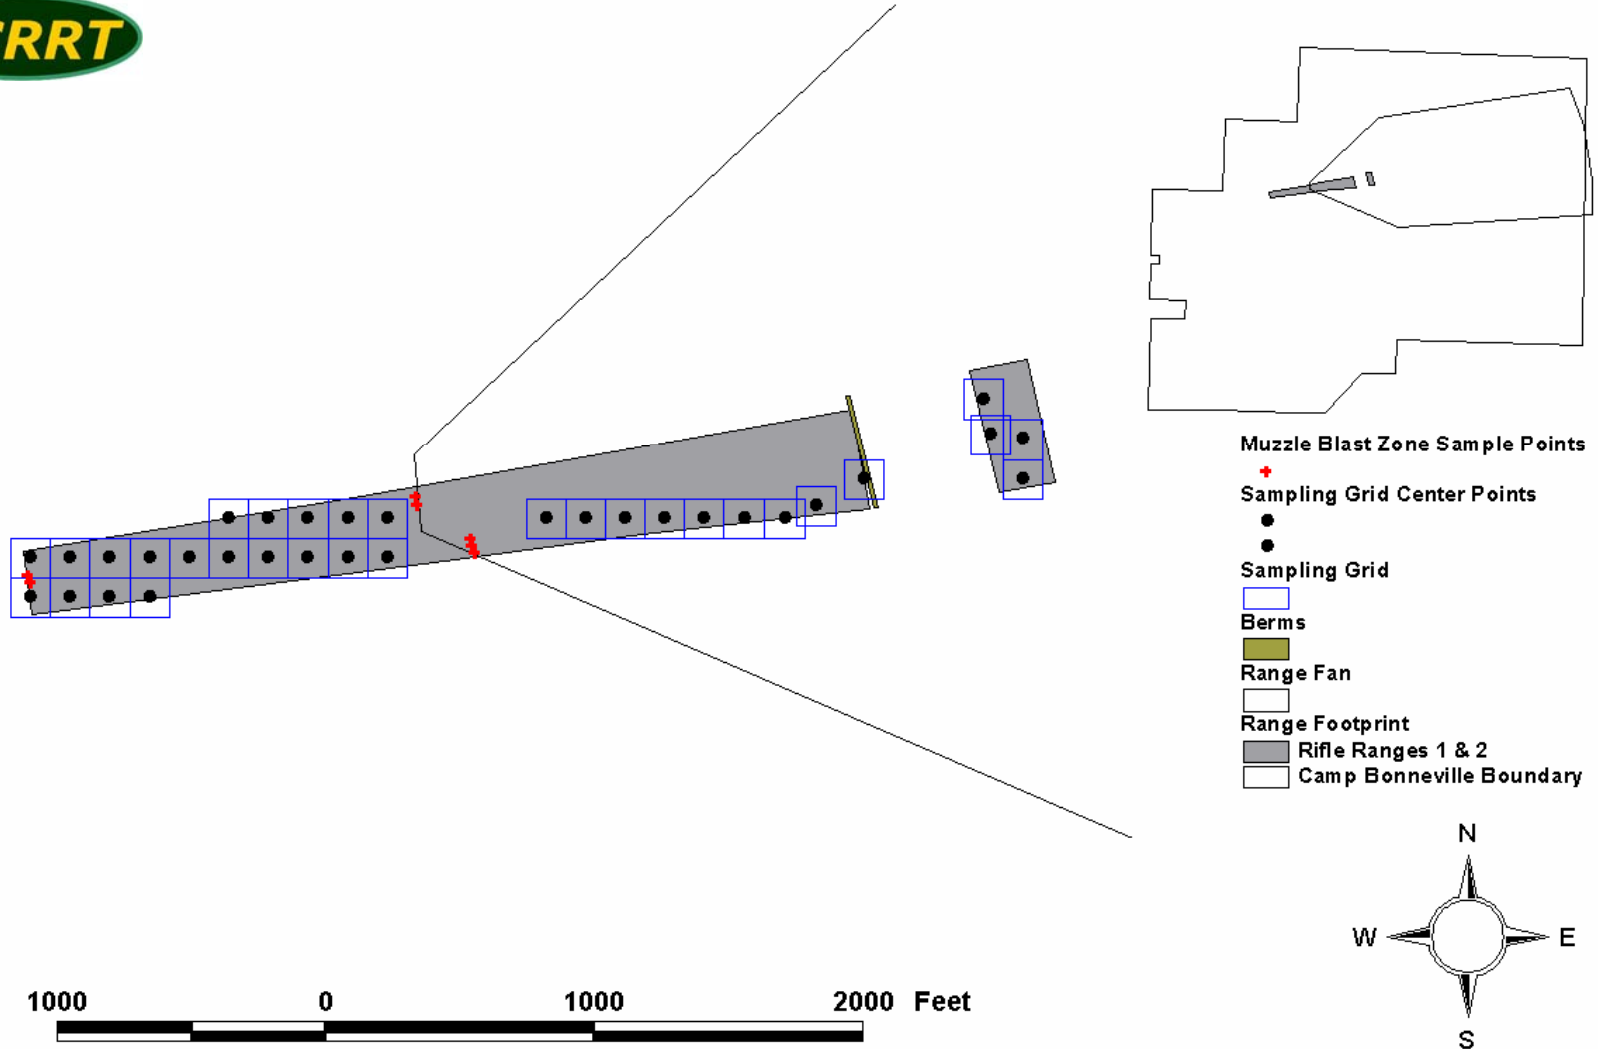

Figure 4
Conceptual Site Model

Potential Exposure Pathways at Small Arms Ranges

Figure 5

Close Combat Range

Figure 6

25-m M60 Range/Pistol Range

- + Muzzle Blast Zone Sample Points
- Sampling Grid Center Points
- Sampling Grid
- Berm
- ▭ Range Fan
- Range Footprint
- 25 Meter M60 Range/Pistol Range

Figure 7

Sub Machine Gun Range

Figure 8 TF Range

Figure 9

Rifle Ranges 1 & 2

Figure 10

Field Fire Rifle Range 1 & 2

Figure 11

Infiltration Course North

- Muzzle Blast Zone Sample Points
- +
- Sampling Grid Center Points
-
- Sampling Grid
-
- Range Footprint
- Infiltration Course North
- Camp Bonneville Boundary

Figure 12

Field Firing Ranges, Pistol Range, and Undocumented Pistol Range