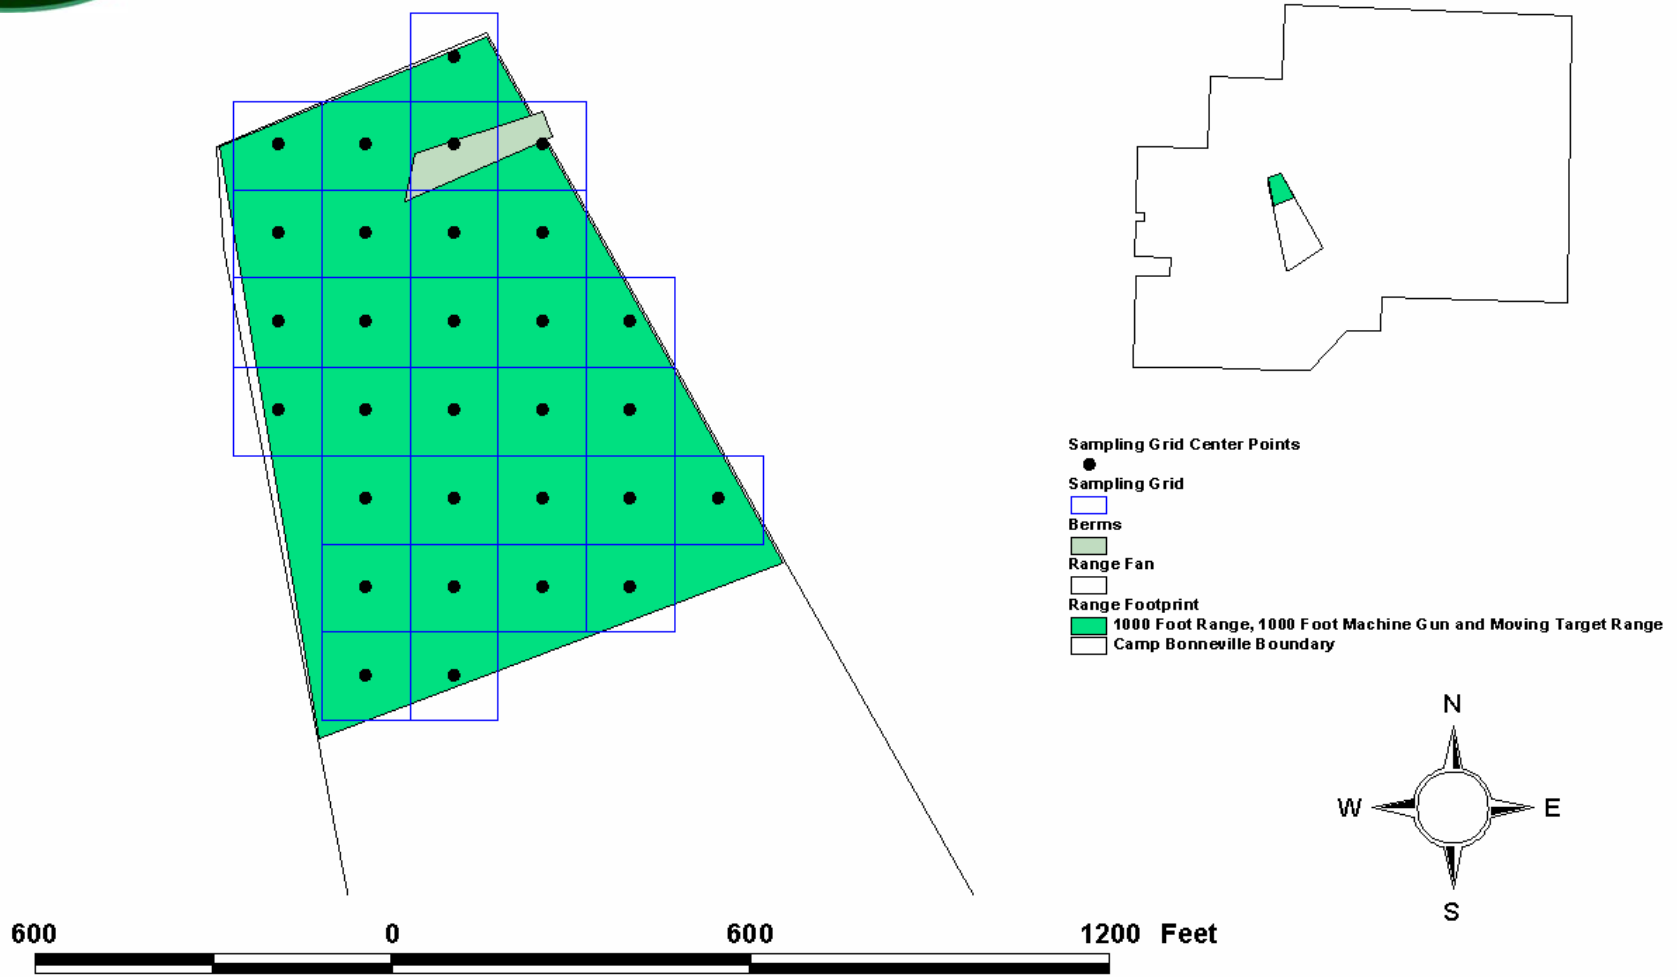

Infiltration Course North

- Muzzle Blast Zone Sample Points
- +
- Sampling Grid Center Points
-
- Sampling Grid
-
- Range Footprint
- Infiltration Course North
- Camp Bonneville Boundary

Figure 12

Field Firing Ranges, Pistol Range, and Undocumented Pistol Range

Figure 13

1000-ft Range, 1000-ft Machine Gun and Moving Target Range and Moving Target Range

Figure 14

Combat Pistol Range

Figure 15 Machine Gun Ranges (North and South)

Sampling Grid Center Points

Sampling Grid

Range Footprint

 Machine Gun Range North

 Machine Gun Range South

Figure 16

M31 Sub-Caliber Ranges 1 & 2

Muzzle Blast Zone Sample Points

Sampling Grid Center Points

Sampling Grid