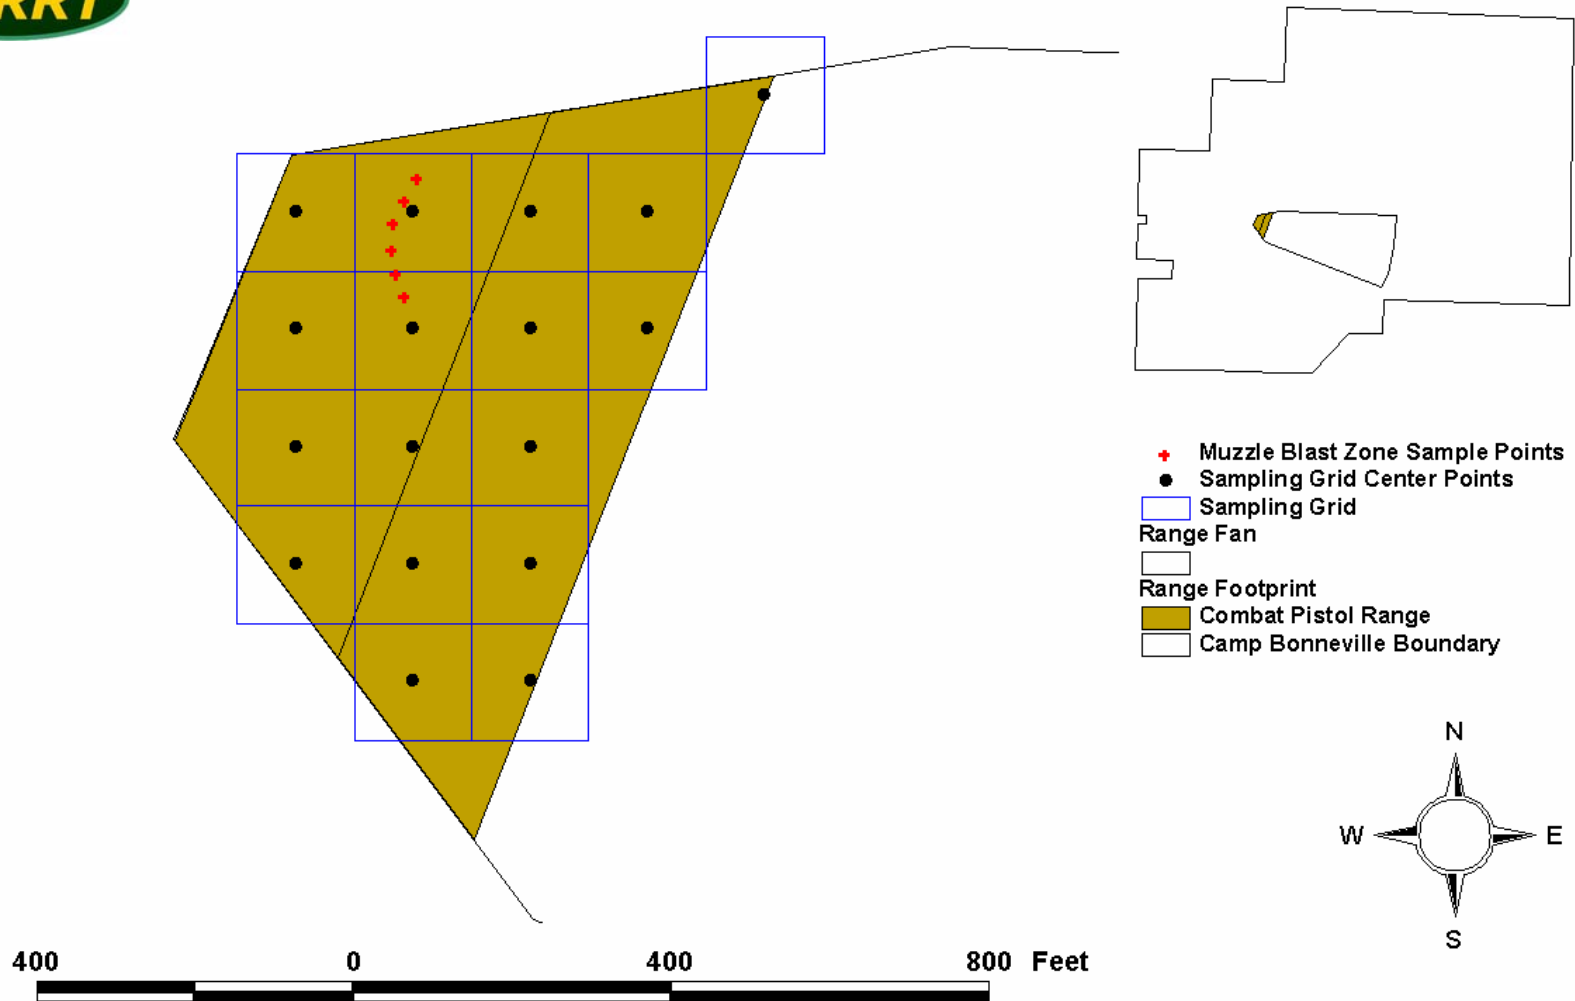

Infiltration Course North

- Muzzle Blast Zone Sample Points
- +
- Sampling Grid Center Points
-
- Sampling Grid
-
- Range Footprint
- Infiltration Course North
- Camp Bonneville Boundary

Figure 12

Field Firing Ranges, Pistol Range, and Undocumented Pistol Range

Figure 13

1000-ft Range, 1000-ft Machine Gun and Moving Target Range and Moving Target Range

Figure 14

Combat Pistol Range

Figure 15 Machine Gun Ranges (North and South)

Sampling Grid Center Points

Sampling Grid

Range Footprint

 Machine Gun Range North

 Machine Gun Range South

Figure 16

M31 Sub-Caliber Ranges 1 & 2

Muzzle Blast Zone Sample Points

Sampling Grid Center Points

Sampling Grid