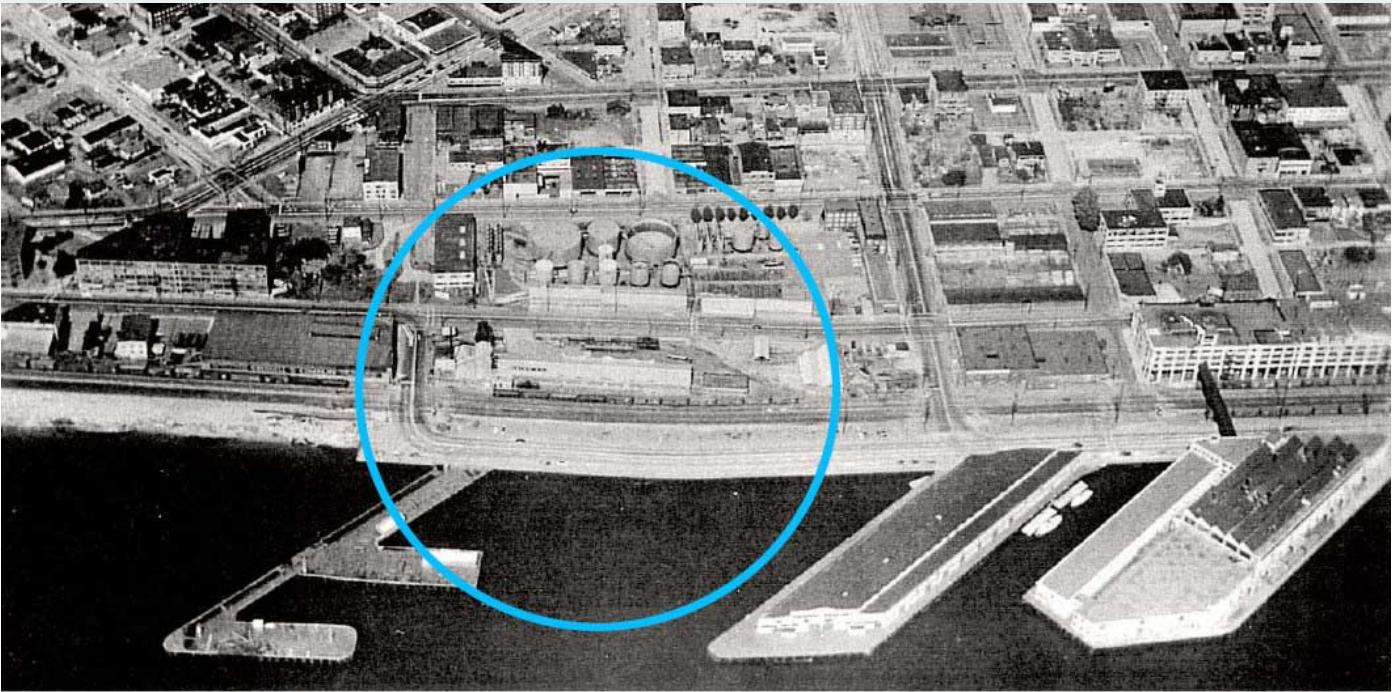

# Transformation:

Old Unocal contaminated site

becomes the Olympic Sculpture Park

If you need this publication in an alternate format, please call the Communication and Education office at 360-407-7000. Persons with hearing loss can call 711 for Washington Relay Service. Persons with a speech disability can call 877-833-6341.