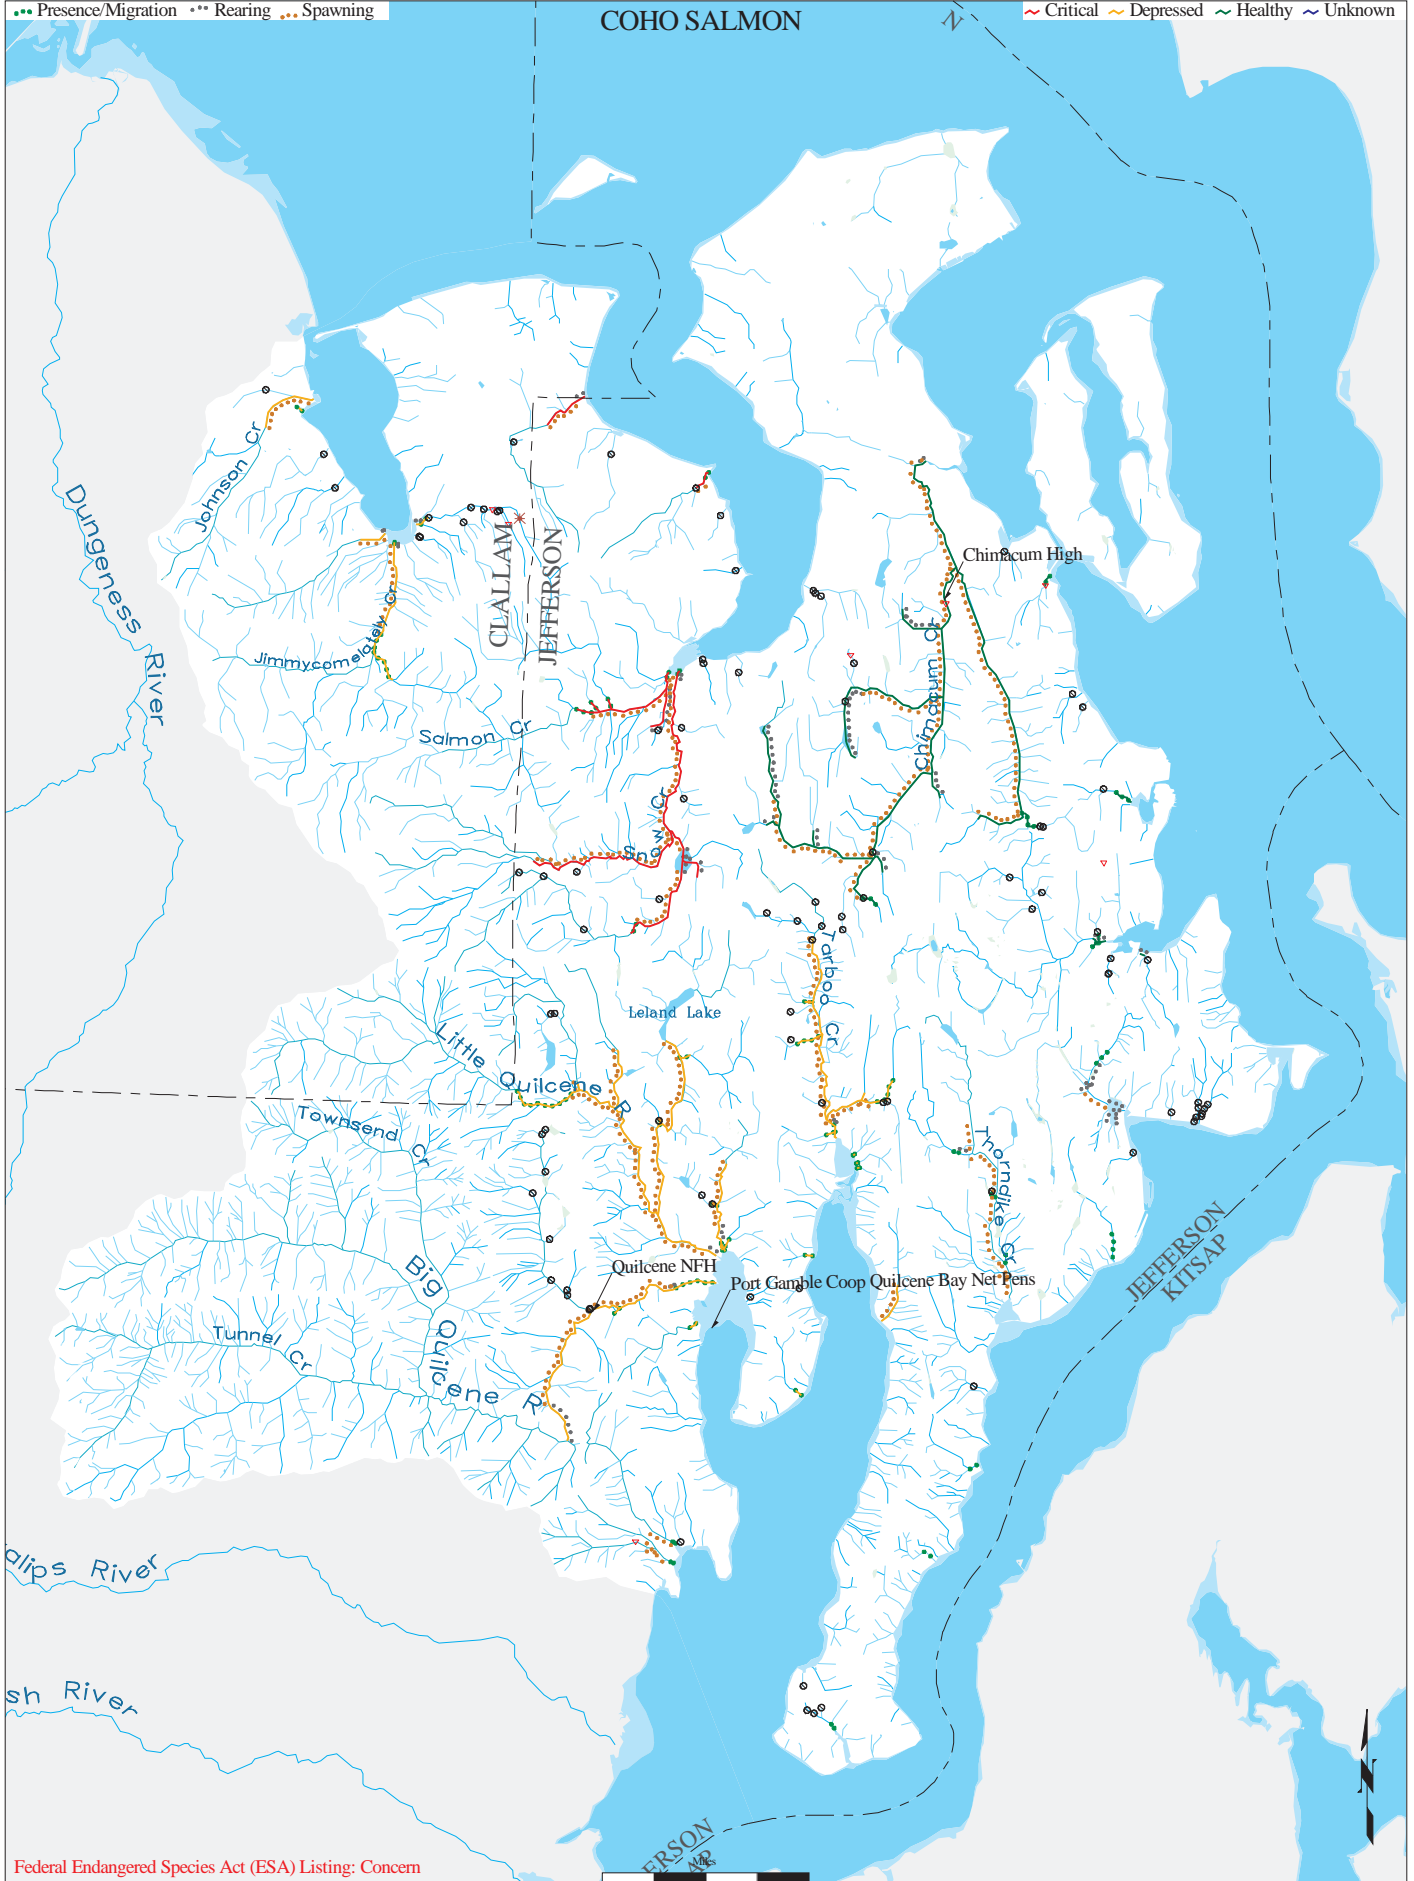

Quilcene/Snow Water Resource Inventory Area (WRIA) #17 WDFW - Salmonid Stock Inventory

COHO SALMON

● Presence/Migration   
 ● Rearing   
 ● Spawning   
 ~ Critical   
 ~ Depressed   
 ~ Healthy   
 ~ Unknown

Federal Endangered Species Act (ESA) Listing: Concern

Wa. Dept. of Ecology, GIS Technical Services

05/30/08

COHO17