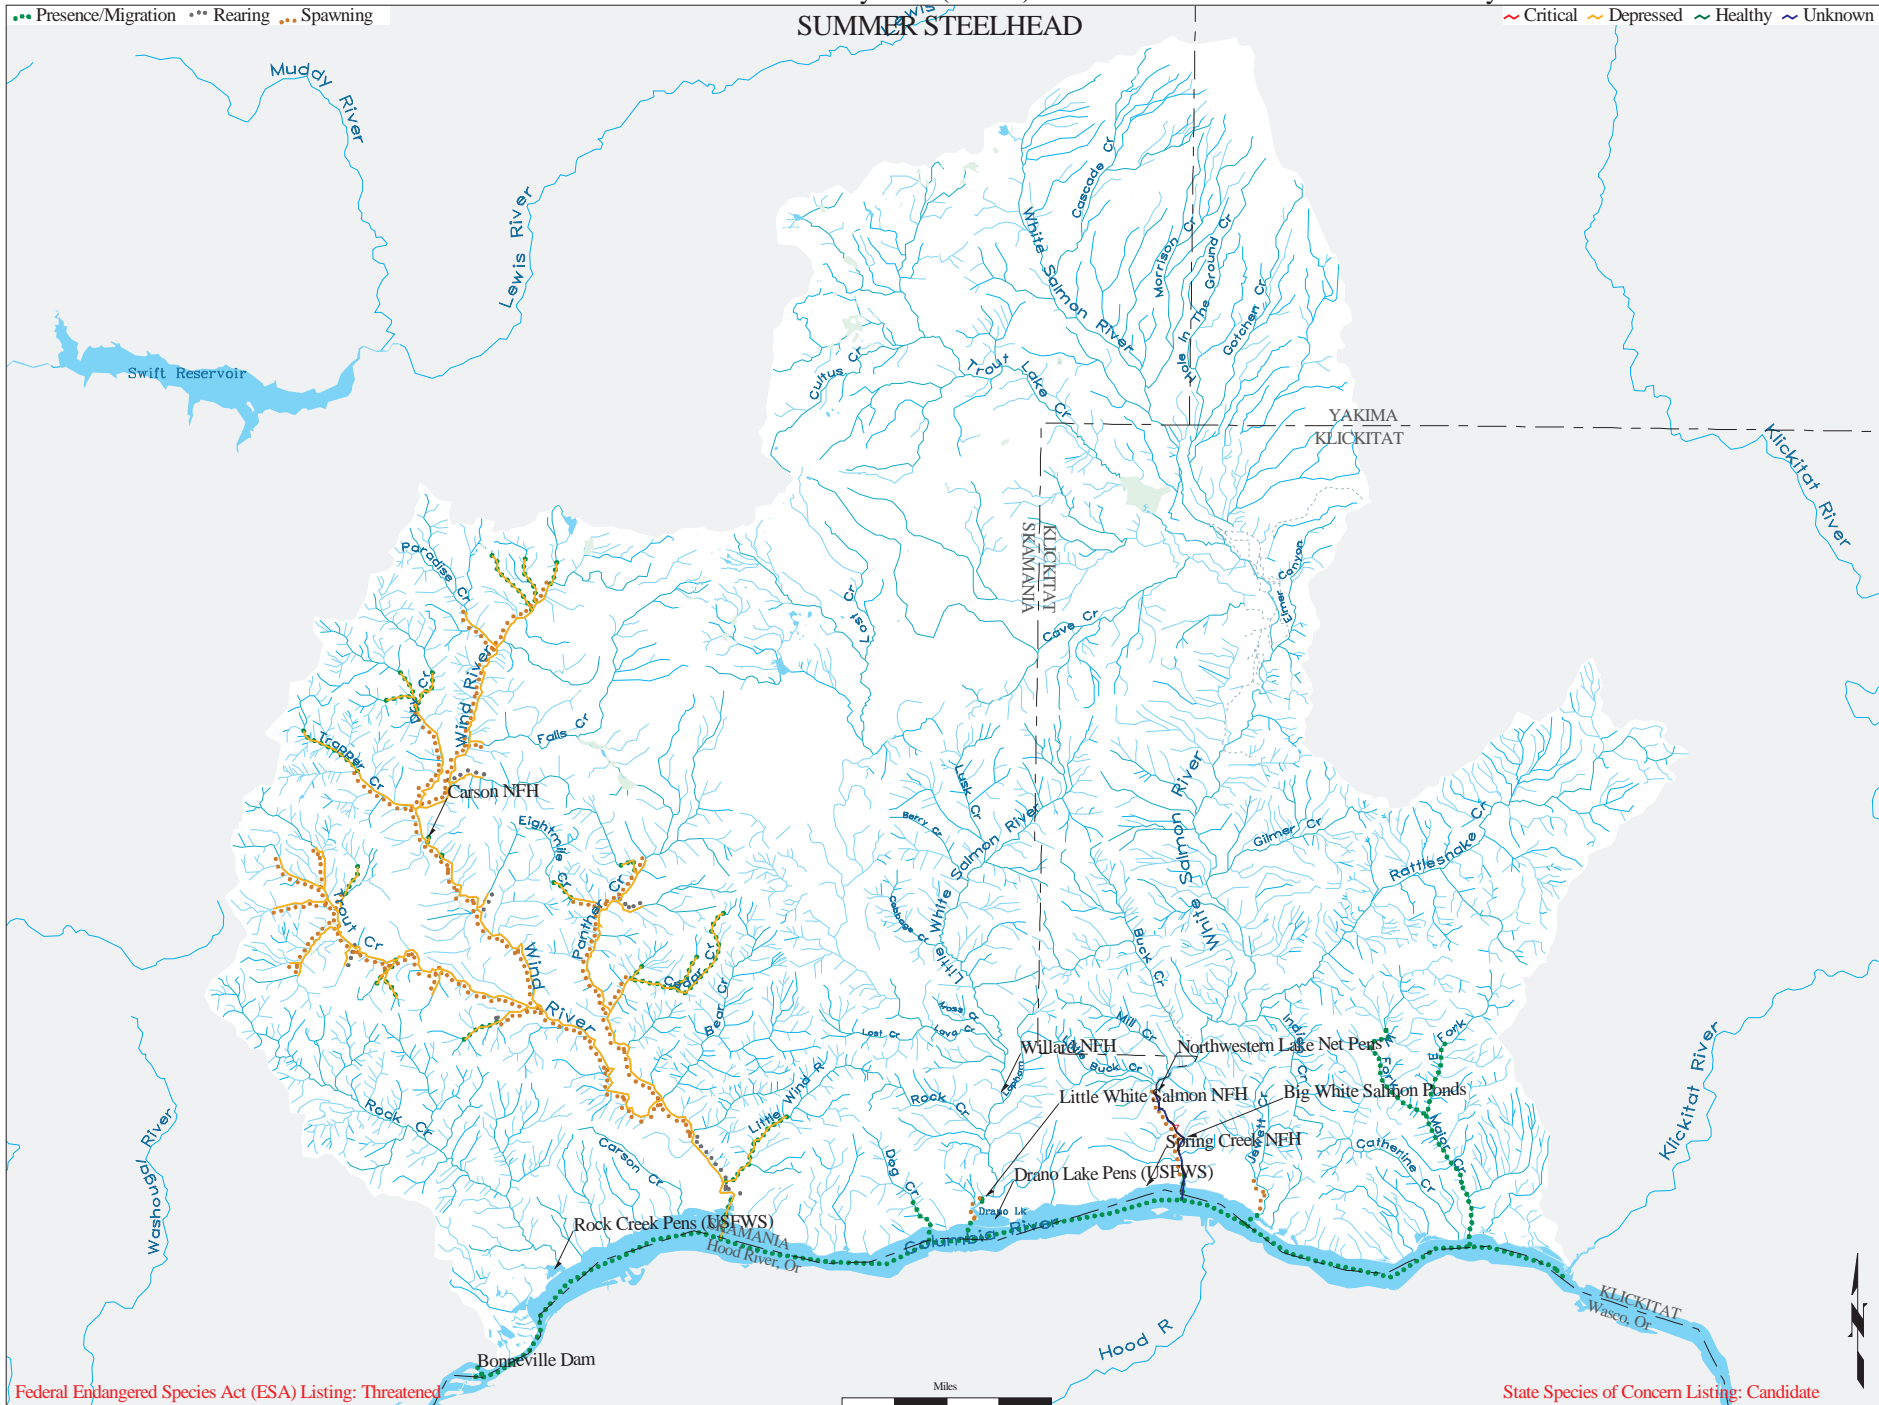

Wind/White Salmon Water Resource Inventory Area (WRIA) #29 WDFW - Salmonid Stock Inventory

SUMMER STEELHEAD

●● Presence/Migration ●●● Rearing ●●● Spawning

~ Critical ~ Depressed ~ Healthy ~ Unknown

Federal Endangered Species Act (ESA) Listing: Threatened

State Species of Concern Listing: Candidate