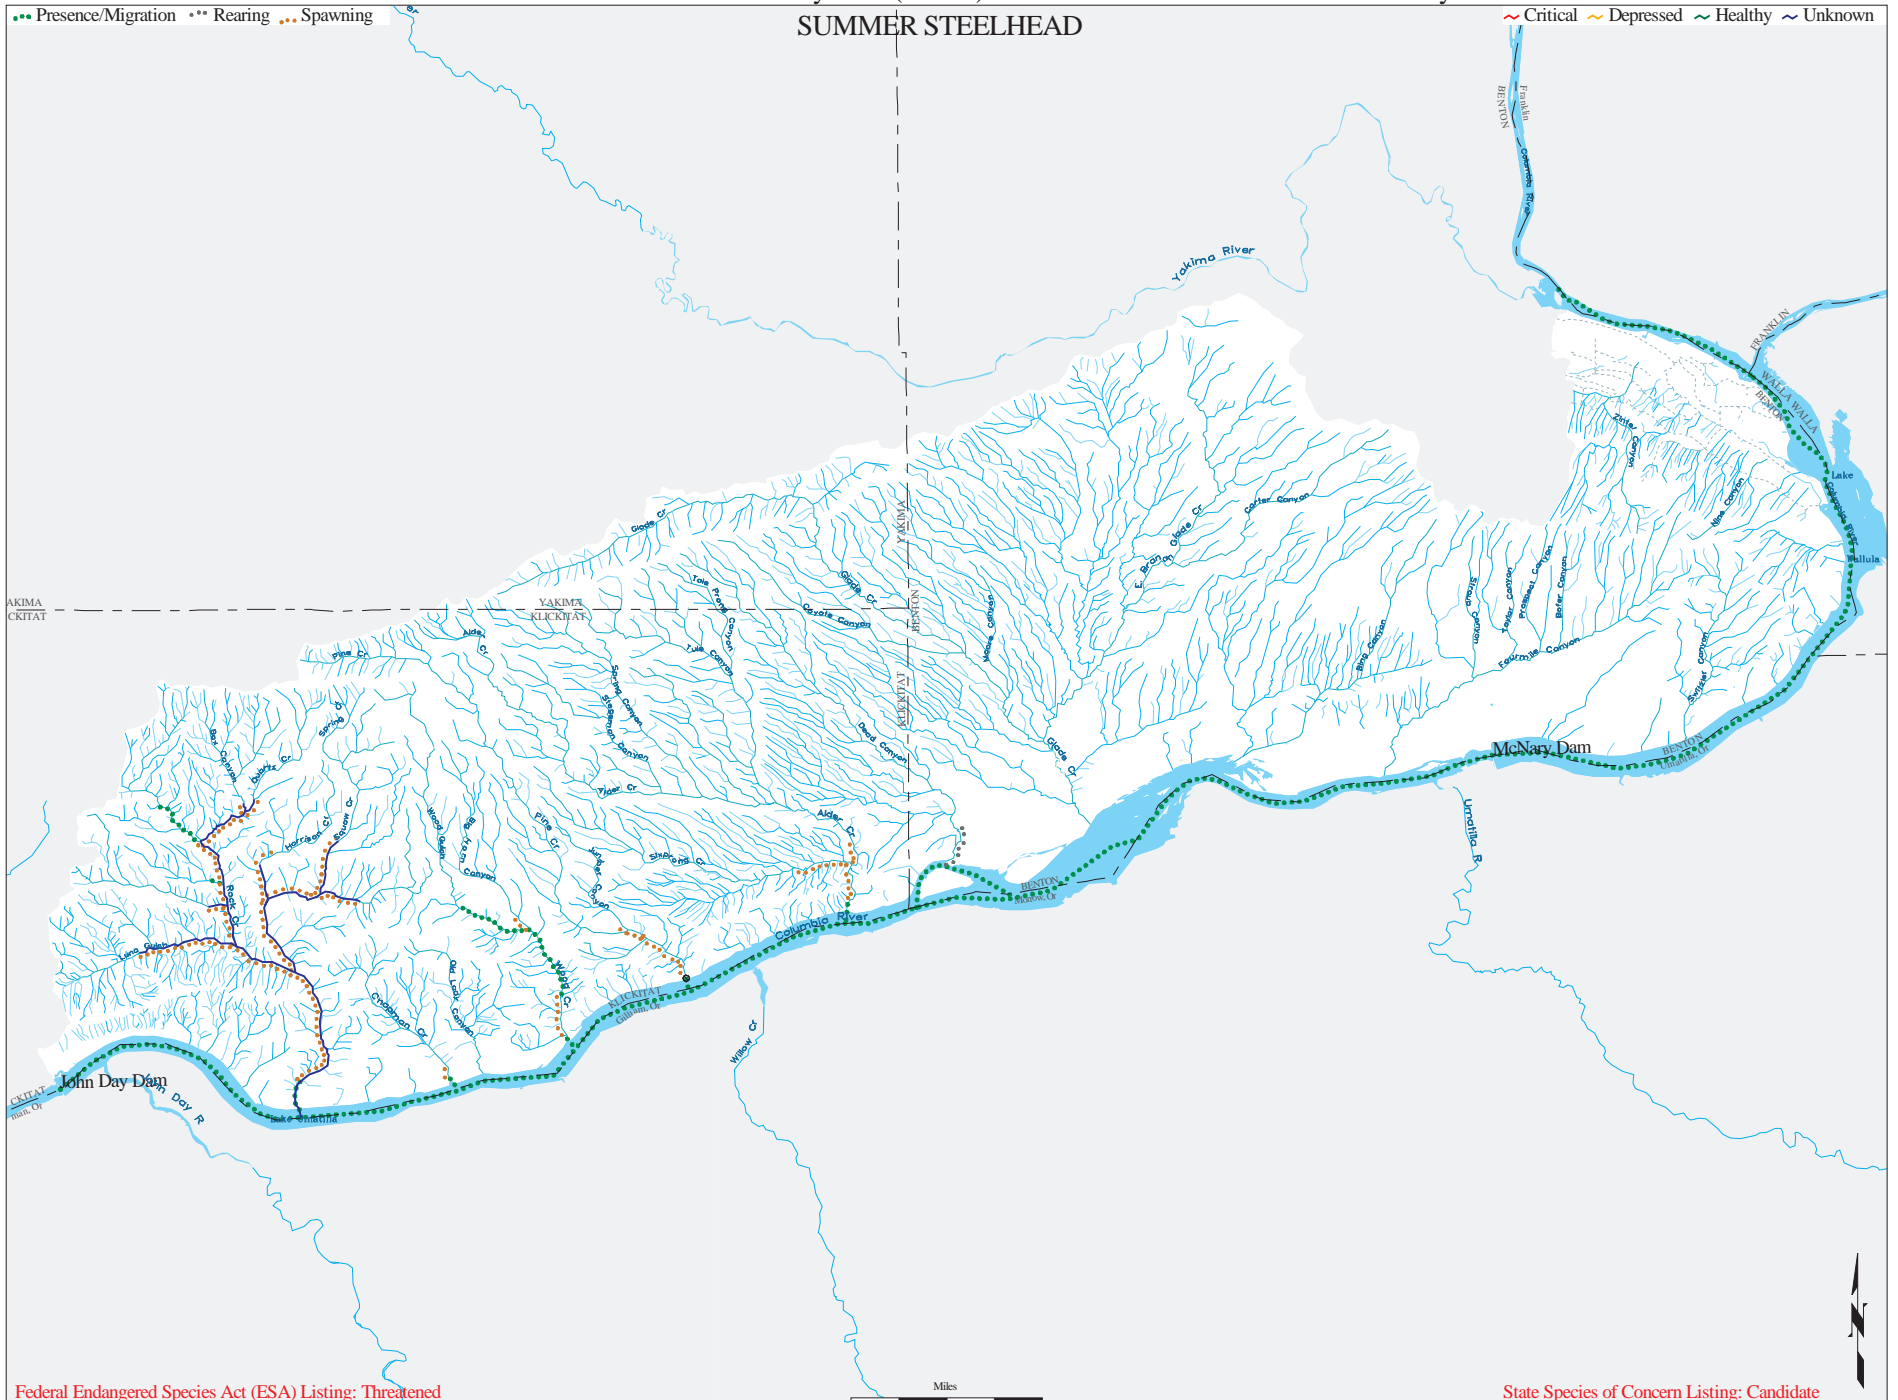

Rock/Glade Water Resource Inventory Area (WRIA) #31 WDFW - Salmonid Stock Inventory

SUMMER STEELHEAD

● Presence/Migration ●● Rearing ●●● Spawning

~ Critical ~ Depressed ~ Healthy ~ Unknown

Federal Endangered Species Act (ESA) Listing: Threatened

State Species of Concern Listing: Candidate