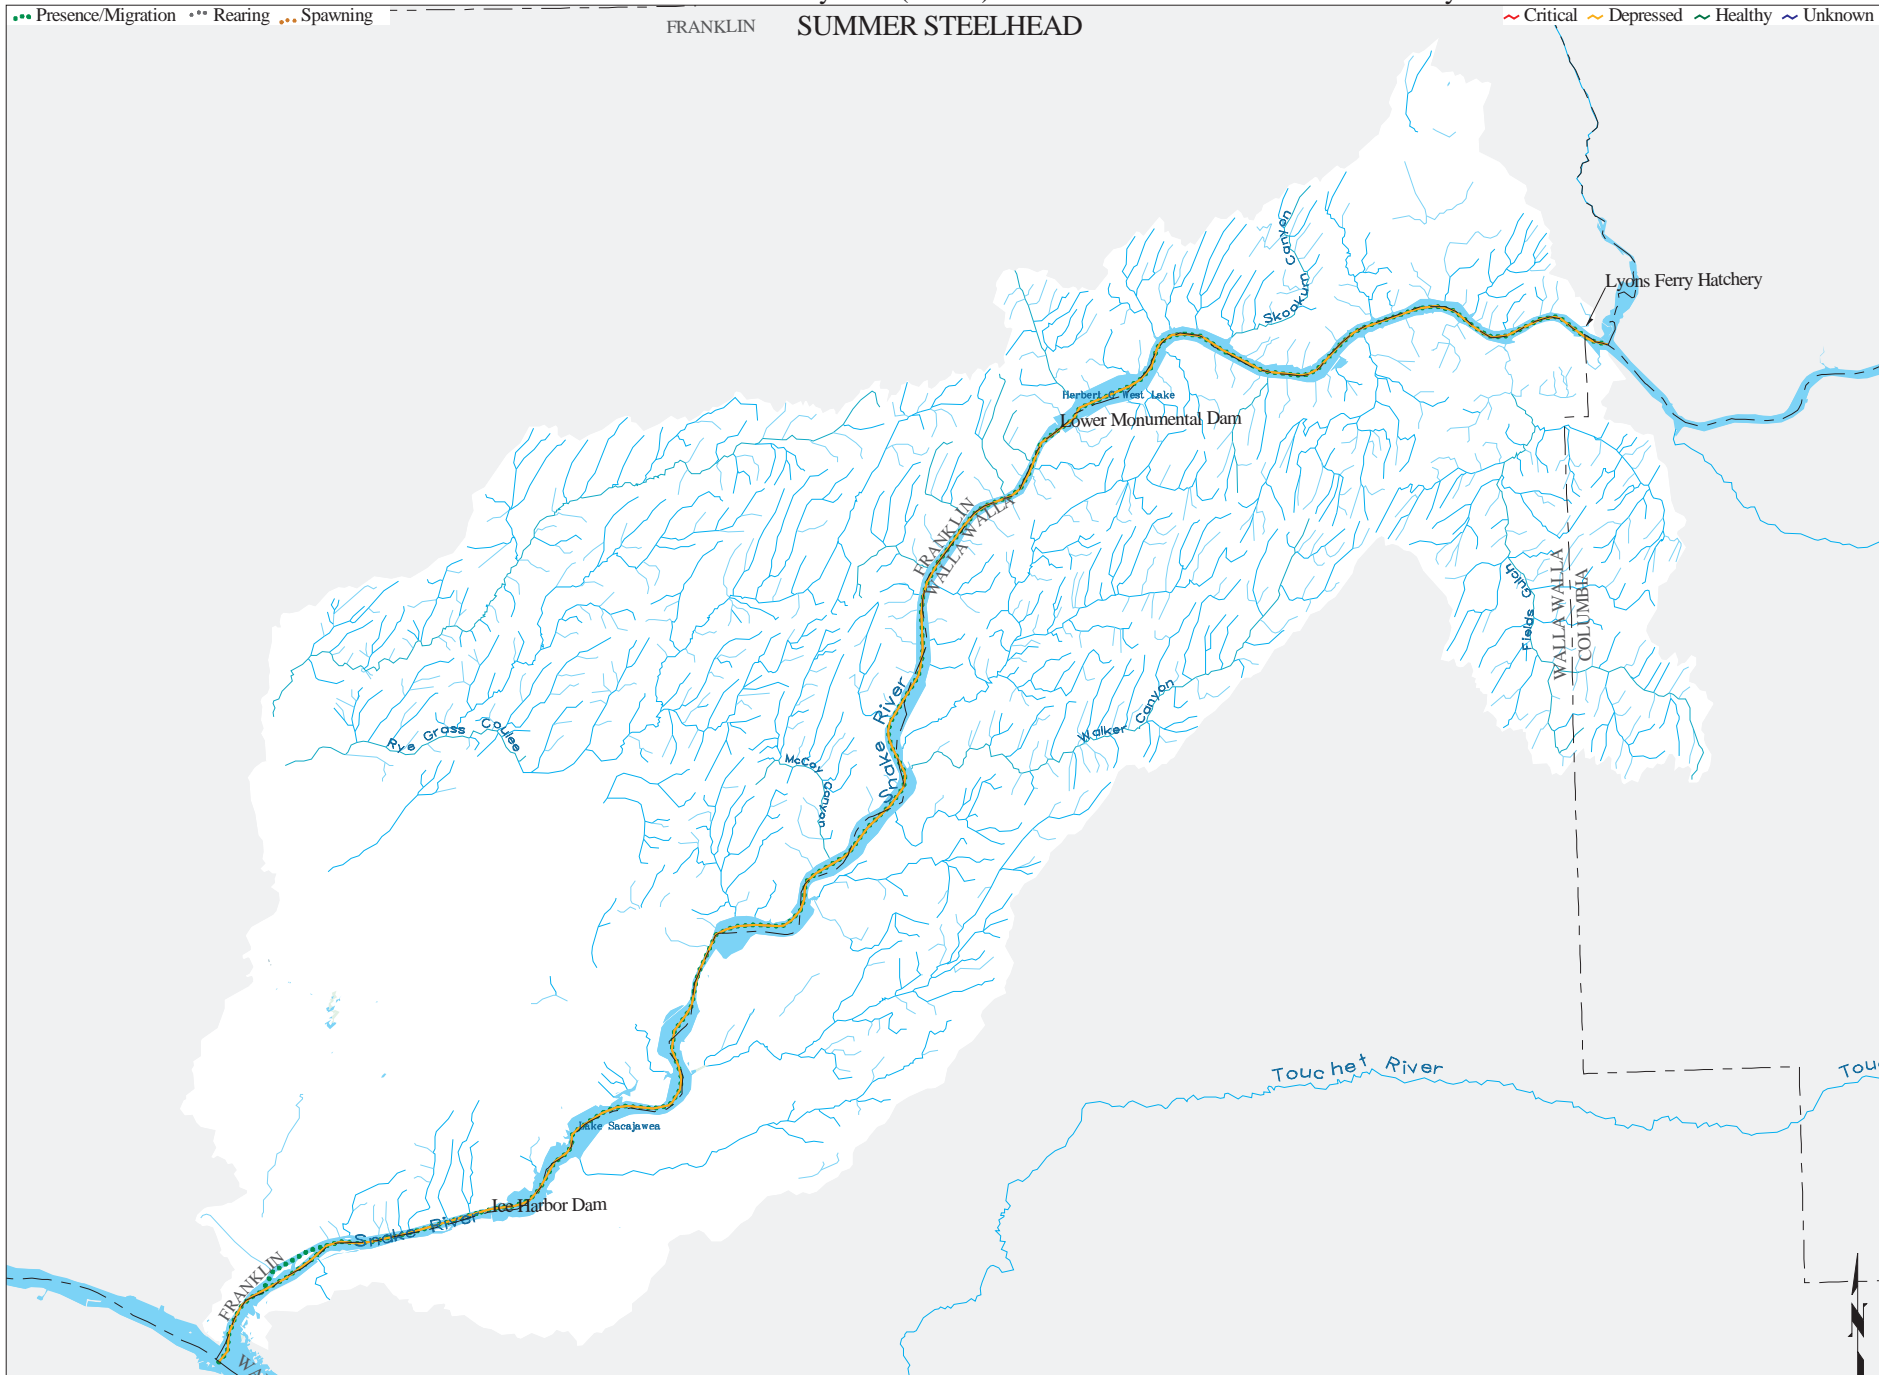

Lower Snake Water Resource Inventory Area (WRIA) #33 WDFW - Salmonid Stock Inventory

●●● Presence/Migration ●●● Rearing ●●● Spawning

FRANKLIN SUMMER STEELHEAD

~ Critical ~ Depressed ~ Healthy ~ Unknown

Federal Endangered Species Act (ESA) Listing: Threatened

State Species of Concern Listing: Candidate