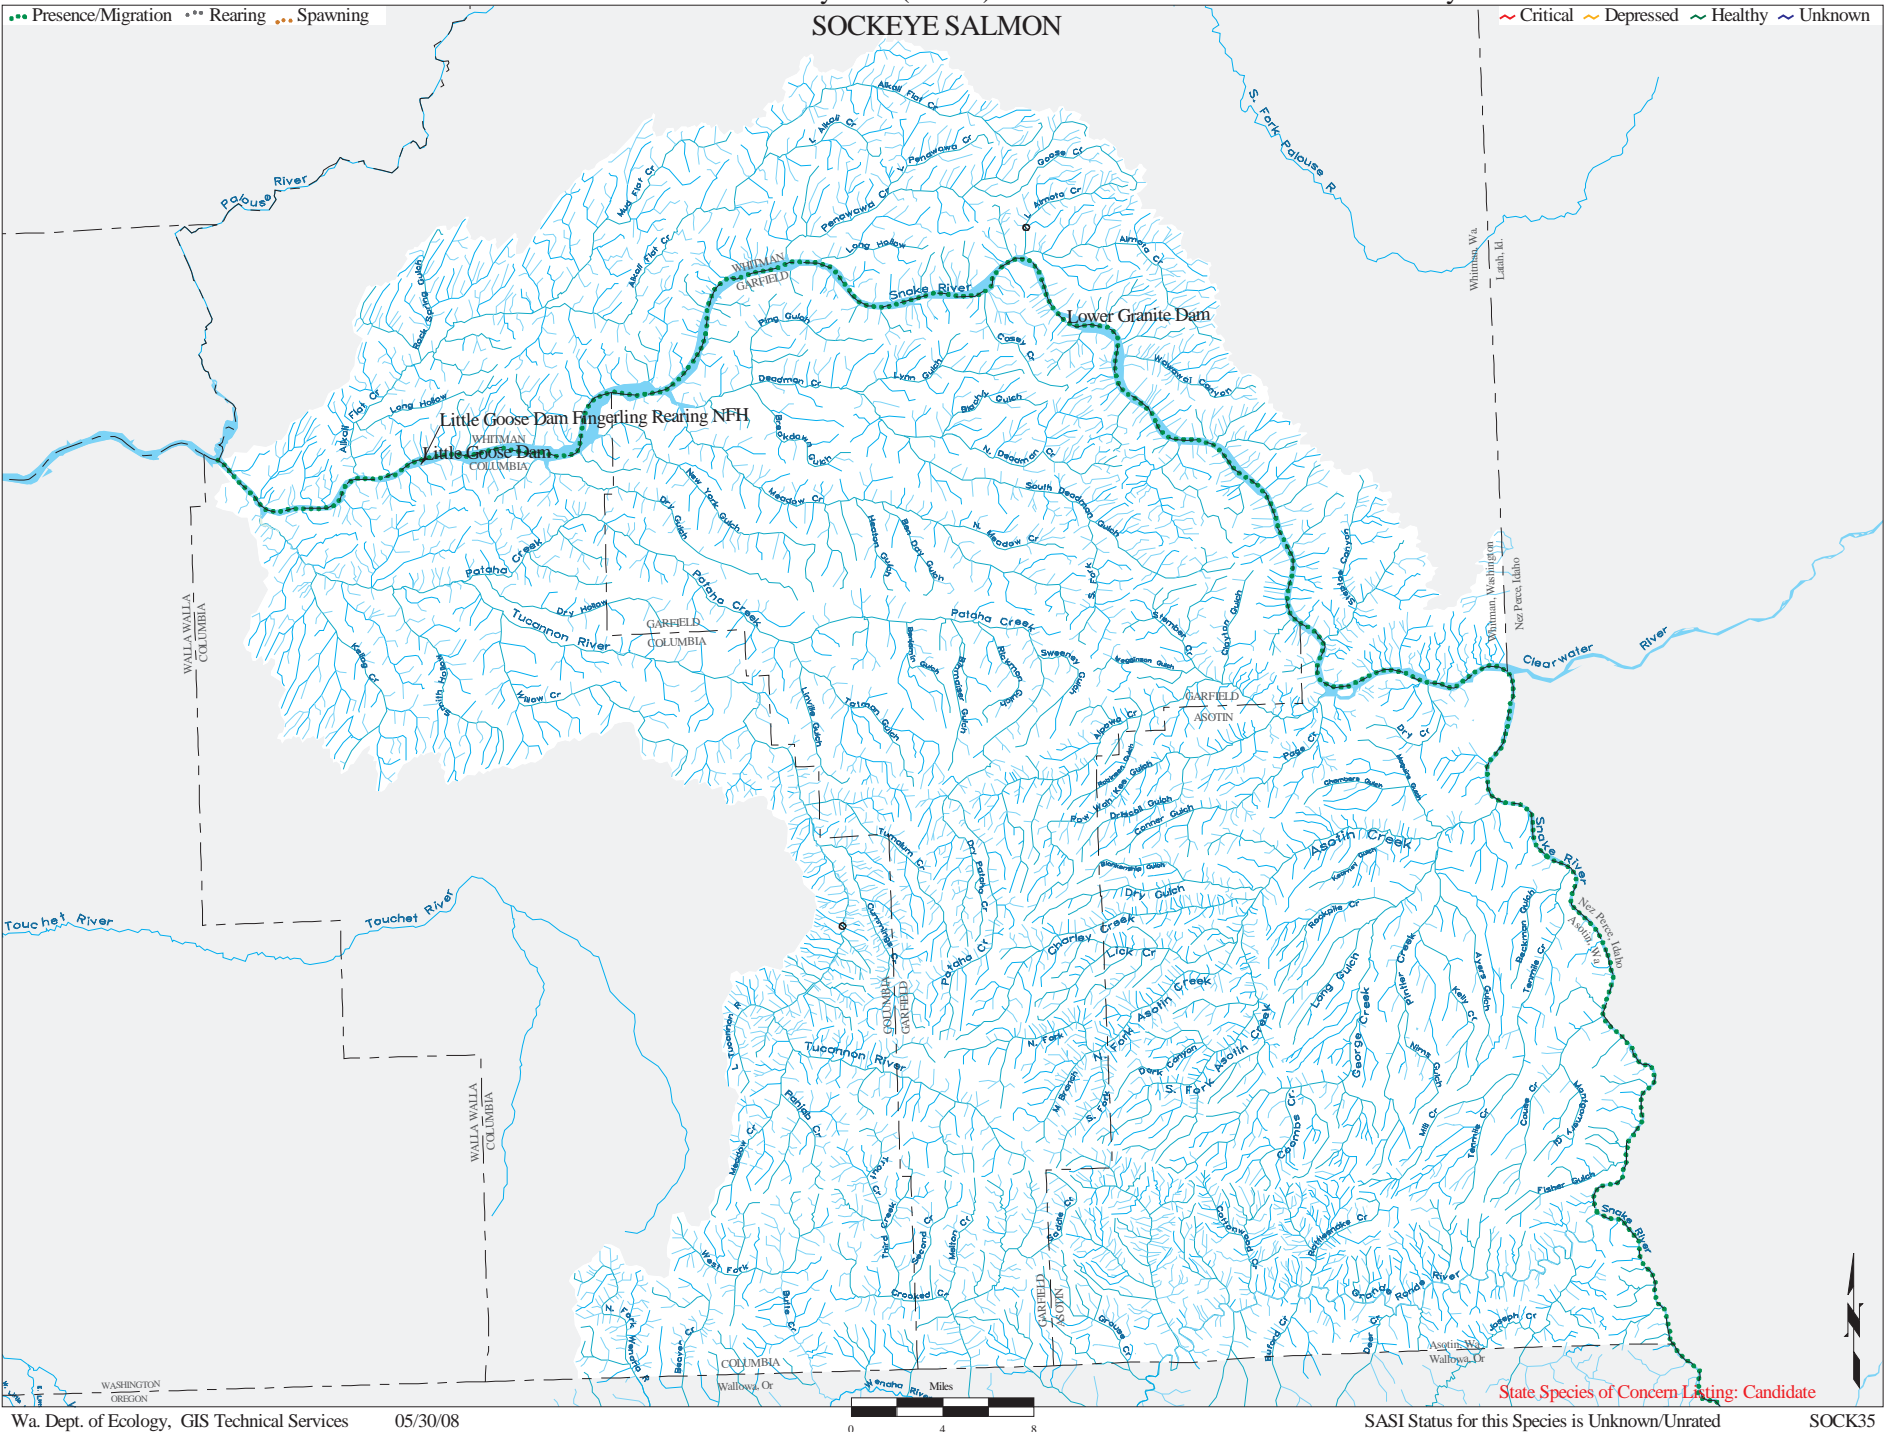

Middle Snake Water Resource Inventory Area (WRIA) #35 WDFW - Salmonid Stock Inventory

SOCKEYE SALMON

State Species of Concern-Listing: Candidate

SASI Status for this Species is Unknown/Unrated